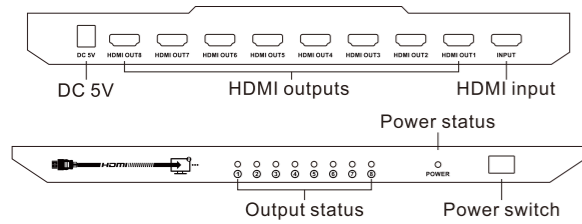

1X8 Panel Description :