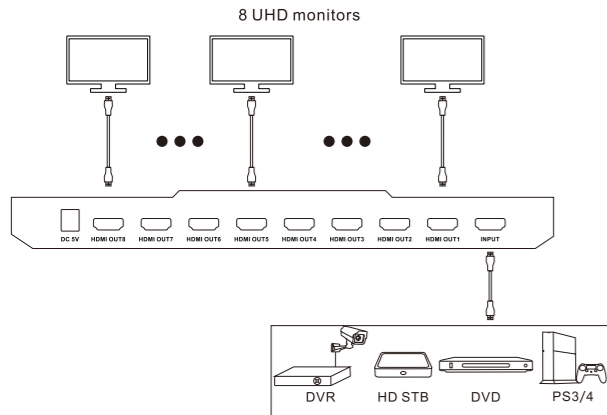

1X8 Connection Diagram :