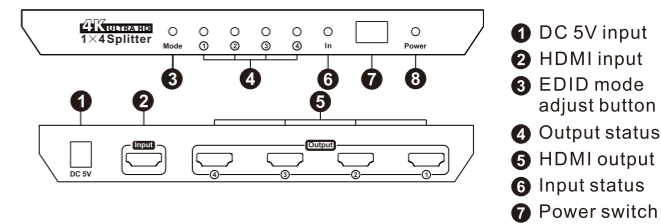

Packing List:

- 1*HDMI Splitter
- 1*DC 5V/12V Power adapter
- 1*User's manual

ENJOY THE VIVID WORLD

HDCP · HDR

1x2(A1U) Panel Description:

- ① DC 5V input
- ② HDMI input
- ③ HDMI output
- ④ Output status
- ⑤ Power status
- ⑥ EDID mode adjust button

EDID mode:

- 1) Only LED 1 is blinking: Low resolution display is priority.
- 2) Only LED 2 is blinking: Compliant with 4K and 1080p display.
- 3) LED 1 and LED 2 are blinking: Output 1 is priority.

1x2(A1U) Connection Diagram:**1x4(A1U) Panel Description:**

- ① DC 5V input
- ② HDMI input
- ③ EDID mode adjust button
- ④ Output status
- ⑤ HDMI output
- ⑥ Input status
- ⑦ Power switch
- ⑧ Power status

EDID mode: Same as described in 1x2(A1U) splitter

1x4(A1U) Connection Diagram: