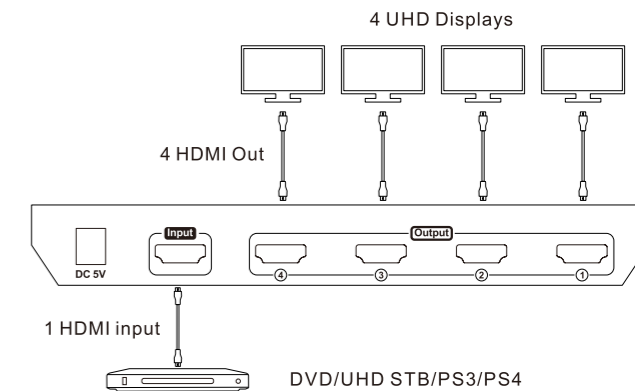

HDMI Splitter

USER MANUAL

Features:

- Distributes 1 Ultra HD A/V source to 2/4/8/16 Ultra HD displays
- Support up to 36 bit/pixel Deep Color
- Support smart EDID management, compatible with most of the HDMI source and displays
- Support LPCM 7.1, Dolby® TrueHD, Dolby Digital® Plus, and DTS-HD® Master Audio™
- HDCP 2.2 compliant
- 18 Gbps data rate
- Support HDR10 and Dolby Vision
- Support resolution up to 3840*2160@60Hz 4:4:4
- Available output 1080P@60Hz and 3840x2160@60Hz 4:4:4 for different resolution monitors at the same time

Packing List:

- 1*HDMI Splitter
- 1*DC 5V/12V Power adapter
- 1*User's manual

ENJOY THE VIVID WORLD

HDCP · HDR

1x2(A1U) Panel Description:

- ① DC 5V input
- ② HDMI input
- ③ HDMI output
- ④ Output status
- ⑤ Power status
- ⑥ EDID mode adjust button

EDID mode:

- 1) Only LED 1 is blinking: Low resolution display is priority.
- 2) Only LED 2 is blinking: Compliant with 4K and 1080p display.
- 3) LED 1 and LED 2 are blinking: Output 1 is priority.

1x2(A1U) Connection Diagram:**1x4(A1U) Panel Description:**

- ① DC 5V input
- ② HDMI input
- ③ EDID mode adjust button
- ④ Output status
- ⑤ HDMI output
- ⑥ Input status
- ⑦ Power switch
- ⑧ Power status

EDID mode: Same as described in 1x2(A1U) splitter

1x4(A1U) Connection Diagram: