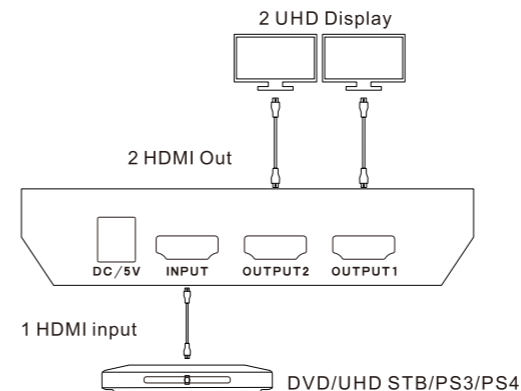

HDMI Splitter

USER MANUAL

Features:

- Distributes 1 Ultra HD A/V source to 2/4/8/16 Ultra HD displays
- Support up to 36 bit/pixel Deep Color
- Support smart EDID management, compatible with most of the HDMI source and displays
- Support LPCM 7.1, Dolby® TrueHD, Dolby Digital® Plus, and DTS-HD® Master Audio™
- HDCP 2.2 compliant
- 18 Gbps data rate
- Support HDR10 and Dolby Vision
- Support resolution up to 3840*2160@60Hz 4:4:4
- Available output 1080P@60Hz and 3840x2160@60Hz 4:4:4 for different resolution monitors at the same time

Packing List:

- 1*HDMI Splitter
- 1*DC 5V/12V Power adapter
- 1*User's manual

ENJOY THE VIVID WORLD

HDCP · HDR

1x2(A1U) Panel Description:

- ① DC 5V input
- ② HDMI input
- ③ HDMI output
- ④ Output status
- ⑤ Power status
- ⑥ EDID mode adjust button

EDID mode:

- 1) Only LED 1 is blinking: Low resolution display is priority.
- 2) Only LED 2 is blinking: Compliant with 4K and 1080p display.
- 3) LED 1 and LED 2 are blinking: Output 1 is priority.

1x2(A1U) Connection Diagram:**1x4(A1U) Panel Description:**

- ① DC 5V input
- ② HDMI input
- ③ EDID mode adjust button
- ④ Output status
- ⑤ HDMI output
- ⑥ Input status
- ⑦ Power switch
- ⑧ Power status

EDID mode: Same as described in 1x2(A1U) splitter

1x4(A1U) Connection Diagram: