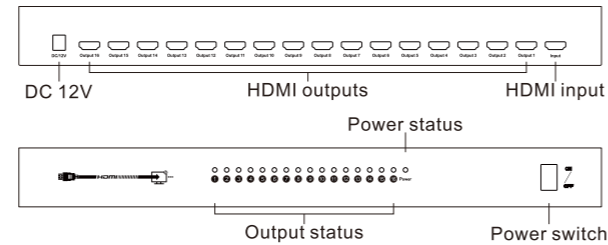

1X16 Panel Description :

1X16 Connection Diagram :