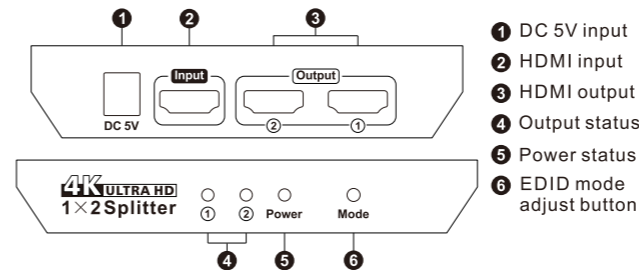

HDMI Splitter

USER MANUAL

Features:

- Distributes 1 Ultra HD A/V source to 2/4/8/16 Ultra HD displays
- Support up to 36 bit/pixel Deep Color
- Support smart EDID management, compatible with most of the HDMI source and displays
- Support LPCM 7.1, Dolby® TrueHD, Dolby Digital® Plus, and DTS-HD® Master Audio™
- HDCP 2.2 compliant
- 18 Gbps data rate
- Support HDR10 and Dolby Vision
- Support resolution up to 3840*2160@60Hz 4:4:4
- Available output 1080P@60Hz and 3840x2160@60Hz 4:4:4 for different resolution monitors at the same time

Packing List:

- 1*HDMI Splitter
- 1*DC 5V/12V Power adapter
- 1*User's manual

ENJOY THE VIVID WORLD

HDCP · HDR

1x2(A1U) Panel Description:

- ① DC 5V input
- ② HDMI input
- ③ HDMI output
- ④ Output status
- ⑤ Power status
- ⑥ EDID mode adjust button

EDID mode:

- 1) Only LED 1 is blinking: Low resolution display is priority.
- 2) Only LED 2 is blinking: Compliant with 4K and 1080p display.
- 3) LED 1 and LED 2 are blinking: Output 1 is priority.

1x2(A1U) Connection Diagram:**1x4(A1U) Panel Description:**

- ① DC 5V input
- ② HDMI input
- ③ EDID mode adjust button
- ④ Output status
- ⑤ HDMI output
- ⑥ Input status
- ⑦ Power switch
- ⑧ Power status

EDID mode: Same as described in 1x2(A1U) splitter

1x4(A1U) Connection Diagram: