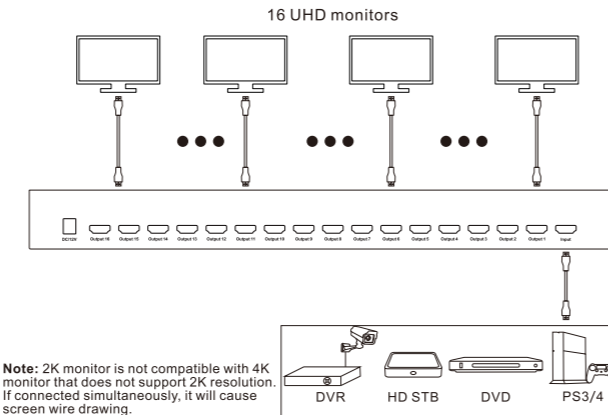

Warranty Information:

We warrant this product as free of defects in material and workmanship for a period of one (1) year from the date of shipment. If during the period of warranty this product proves defective under normal use, we will repair or replace this product, provided that this product has not been subjected to mechanical, electrical, or other abuse or modifications. If it fails under conditions other than those covered will be repaired at the current price of parts and labor in effect at the time of repair. Such repairs are warranted for six (6) months from the day of reshipment to the buyer.