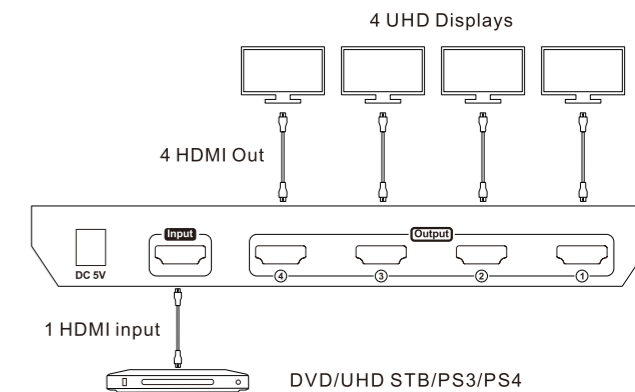

HDMI Splitter

USER MANUAL

Features:

- Distributes 1 Ultra HD A/V source to 2/4/8/16 Ultra HD displays
- Support up to 36 bit/pixel Deep Color
- Support smart EDID management, compatible with most of the HDMI source and displays
- Support LPCM 7.1, Dolby® TrueHD, Dolby Digital® Plus, and DTS-HD® Master Audio™
- HDCP 2.2 compliant
- 18 Gbps data rate
- Support HDR10 and Dolby Vision
- Support resolution up to 3840*2160@60Hz 4:4:4
- Available output 1080P@60Hz and 3840x2160@60Hz 4:4:4 for different resolution monitors at the same time

Packing List:

- 1*HDMI Splitter
- 1*DC 5V/12V Power adapter
- 1*User's manual

ENJOY THE VIVID WORLD

HDCP · HDR

1x2(A1U) Panel Description:

EDID mode:

- 1) Only LED 1 is blinking: Low resolution display is priority.
- 2) Only LED 2 is blinking: Compliant with 4K and 1080p display.
- 3) LED 1 and LED 2 are blinking: Output 1 is priority.

1x2(A1U) Connection Diagram:**1x4(A1U) Panel Description:**

EDID mode: Same as described in 1x2(A1U) splitter

1x4(A1U) Connection Diagram:

1X8 Panel Description :

1X8 Connection Diagram :

1X16 Panel Description :