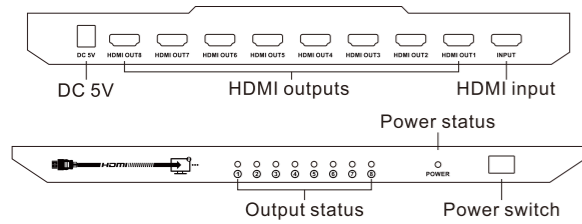

1X8 Panel Description :