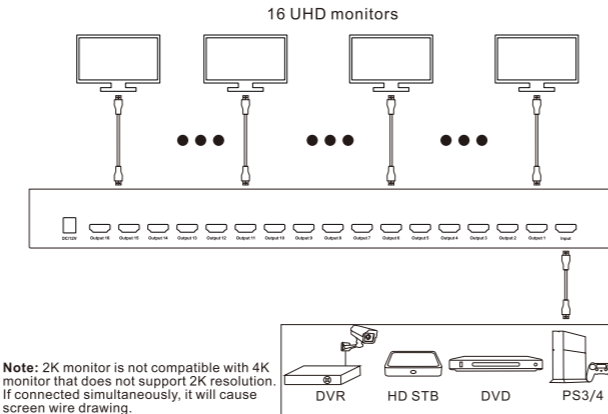

Warranty Information:

We warrant this product as free of defects in material and workmanship for a period of one (1) year from the date of shipment. If during the period of warranty this product proves defective under normal use, we will repair or replace this product, provided that this product has not been subjected to mechanical, electrical, or other abuse or modifications. If it fails under conditions other than those covered will be repaired at the current price of parts and labor in effect at the time of repair. Such repairs are warranted for six (6) months from the day of reshipment to the buyer.