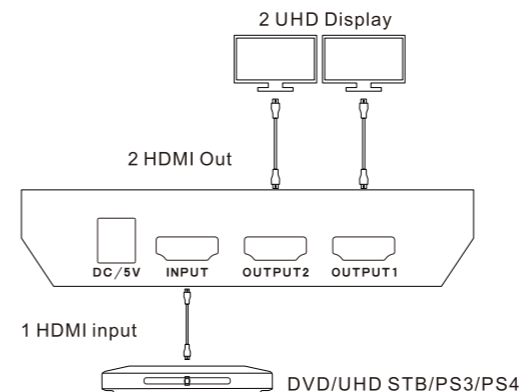

HDMI Splitter

USER MANUAL

Features:

- Distributes 1 Ultra HD A/V source to 2/4/8/16 Ultra HD displays
- Support up to 36 bit/pixel Deep Color
- Support smart EDID management, compatible with most of the HDMI source and displays
- Support LPCM 7.1, Dolby® TrueHD, Dolby Digital® Plus, and DTS-HD® Master Audio™
- HDCP 2.2 compliant
- 18 Gbps data rate
- Support HDR10 and Dolby Vision
- Support resolution up to 3840*2160@60Hz 4:4:4
- Available output 1080P@60Hz and 3840x2160@60Hz 4:4:4 for different resolution monitors at the same time

Packing List:

- 1*HDMI Splitter
- 1*DC 5V/12V Power adapter
- 1*User's manual

ENJOY THE VIVID WORLD

HDCP · HDR

1x2(A1U) Panel Description:

EDID mode:

- 1) Only LED 1 is blinking: Low resolution display is priority.
- 2) Only LED 2 is blinking: Compliant with 4K and 1080p display.
- 3) LED 1 and LED 2 are blinking: Output 1 is priority.

1x2(A1U) Connection Diagram:**1x4(A1U) Panel Description:**

EDID mode: Same as described in 1x2(A1U) splitter

1x4(A1U) Connection Diagram:

1X8 Panel Description :

1X8 Connection Diagram :

1X16 Panel Description :