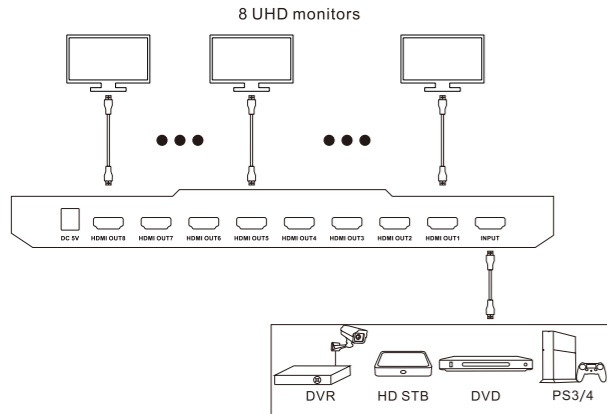

1X8 Connection Diagram :