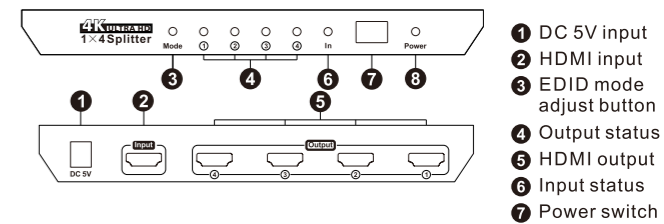

Packing List:

- 1*HDMI Splitter
- 1*DC 5V/12V Power adapter
- 1*User's manual

ENJOY THE VIVID WORLD

HDCP · HDR

1x2(A1U) Panel Description:

EDID mode:

- 1) Only LED 1 is blinking: Low resolution display is priority.
- 2) Only LED 2 is blinking: Compliant with 4K and 1080p display.
- 3) LED 1 and LED 2 are blinking: Output 1 is priority.

1x2(A1U) Connection Diagram:**1x4(A1U) Panel Description:**

EDID mode: Same as described in 1x2(A1U) splitter

1x4(A1U) Connection Diagram:

1X8 Panel Description :

1X8 Connection Diagram :

1X16 Panel Description :