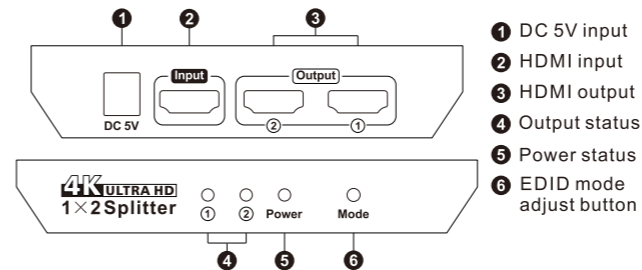

HDMI Splitter

USER MANUAL

Features:

- Distributes 1 Ultra HD A/V source to 2/4/8/16 Ultra HD displays
- Support up to 36 bit/pixel Deep Color
- Support smart EDID management, compatible with most of the HDMI source and displays
- Support LPCM 7.1, Dolby® TrueHD, Dolby Digital® Plus, and DTS-HD® Master Audio™
- HDCP 2.2 compliant
- 18 Gbps data rate
- Support HDR10 and Dolby Vision
- Support resolution up to 3840*2160@60Hz 4:4:4
- Available output 1080P@60Hz and 3840x2160@60Hz 4:4:4 for different resolution monitors at the same time

Packing List:

- 1*HDMI Splitter
- 1*DC 5V/12V Power adapter
- 1*User's manual

ENJOY THE VIVID WORLD

HDCP · HDR

1x2(A1U) Panel Description:

EDID mode:

- 1) Only LED 1 is blinking: Low resolution display is priority.
- 2) Only LED 2 is blinking: Compliant with 4K and 1080p display.
- 3) LED 1 and LED 2 are blinking: Output 1 is priority.

1x2(A1U) Connection Diagram:**1x4(A1U) Panel Description:**

EDID mode: Same as described in 1x2(A1U) splitter

1x4(A1U) Connection Diagram:

1X8 Panel Description :

1X8 Connection Diagram :

1X16 Panel Description :