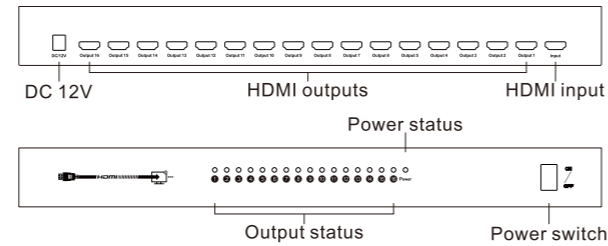

1X16 Panel Description :

1X16 Connection Diagram :