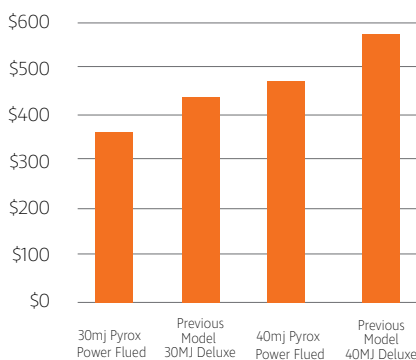

Annual Estimated Running Costs*