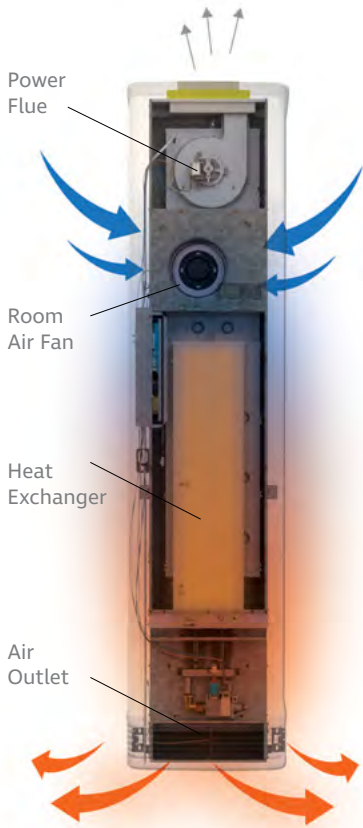

## Features and Benefits

- Choice of two product sizes to heat small or large rooms
- Choice of inbuilt or console models
- Stylish slimline cabinet
- Electronic ignition to eliminate the need for wasteful pilot lights
- Simple to operate electronic controls
- Three pre-set temperature settings
- Rear Register option to split heating into two rooms
- Cool touch exterior cabinet
- Direct replacement for most gas wall furnace models
- Two year parts and labour warranty.\*\*  
10 years parts only warranty on heat exchanger and burner.\*\*
- Power flued 9kW unit has an energy efficiency rating of 4.3 stars.

## Ideal for replacement or a new gas space heating installation

Ideal as a direct replacement for most gas wall furnace models, a Pyrox Power Flued gas wall furnace saves you the expense of having to re-plaster and paint the wall area, or installing an unattractive infill panel if you install a different type of gas space heater. Often the installation is as simple as removing the old gas wall furnace and replacing it with a new Pyrox gas wall furnace. How easy!

## How does the Pyrox power flued gas wall furnace work?

The Pyrox Premium power flued gas wall furnace has a simple but efficient design. The room air is drawn into the unit by the room air fan located at the top of the unit. This air is then passed down over the heat exchanger to warm the air where it then is dispelled at floor level where it is needed. The flue gases from the combustion process are then expelled outside by the power flue through the flue system. This design efficiently provides comfort and warmth throughout the coldest winters.