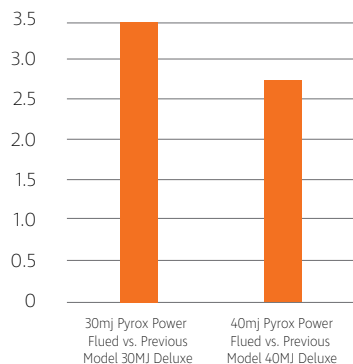

Estimated Payback Period Years*

Approximate costs per year, based on average existing (pre-2005) 2-Star house in a Melbourne climate, 5 hours of operation (2.5 hours on high and 2.5 hours on low) for 100 days according to AS/NZS 5263.1.3:2016. Based on heating a medium sized 30 to 40m² room at a gas tariff of 2.64c/MJ. Room size will affect gas usage. The energy tariffs do not include any pay-on-time discount, or any any fixed supply charge. Actual costs for your house will depend on where you live, how you use the heating system (thermostat settings, operation modes, running time etc.), the area heated, house insulation and energy tariffs. Estimated payback period based on estimated retail purchase price difference of Pyrox units as at March 2019 versus estimated annual gas usage cost difference between the same sized Pyrox power flued and Pyrox deluxe wall furnace unit.