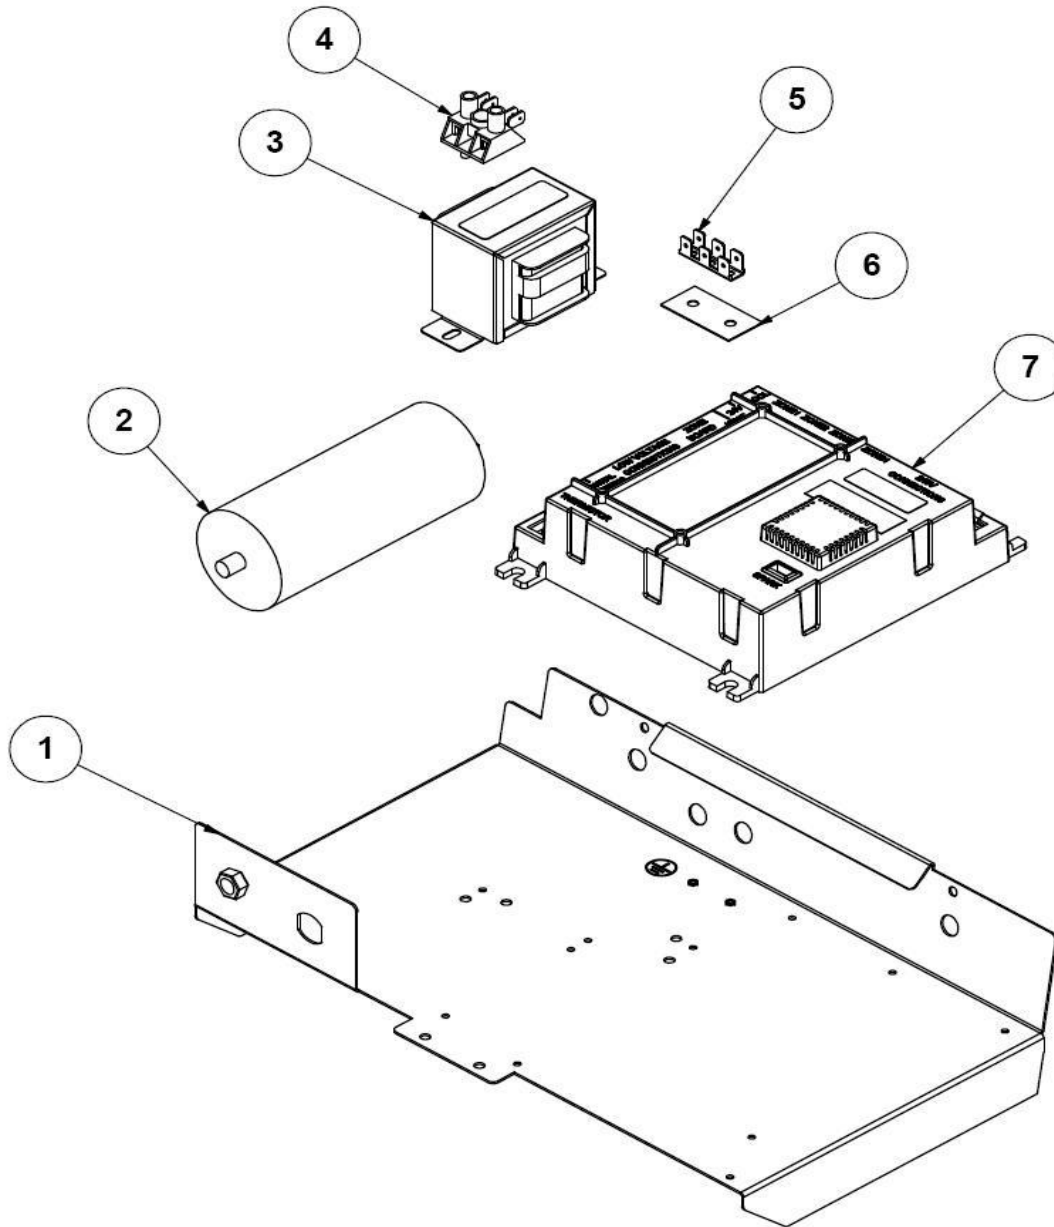

REPLACEMENT PARTS MANUAL

Date Issued 1-Mar-12	Product Section Details High-Efficiency Ducted Gas Central Heating	Section No 10.15
Issue Status B	MB5 Internal 14kW, 20kW, 20kW X/A, 30kW, 30kW X/A, 35kW	Page 7

13

14

8

9

10

11

12

© Copyright 2012