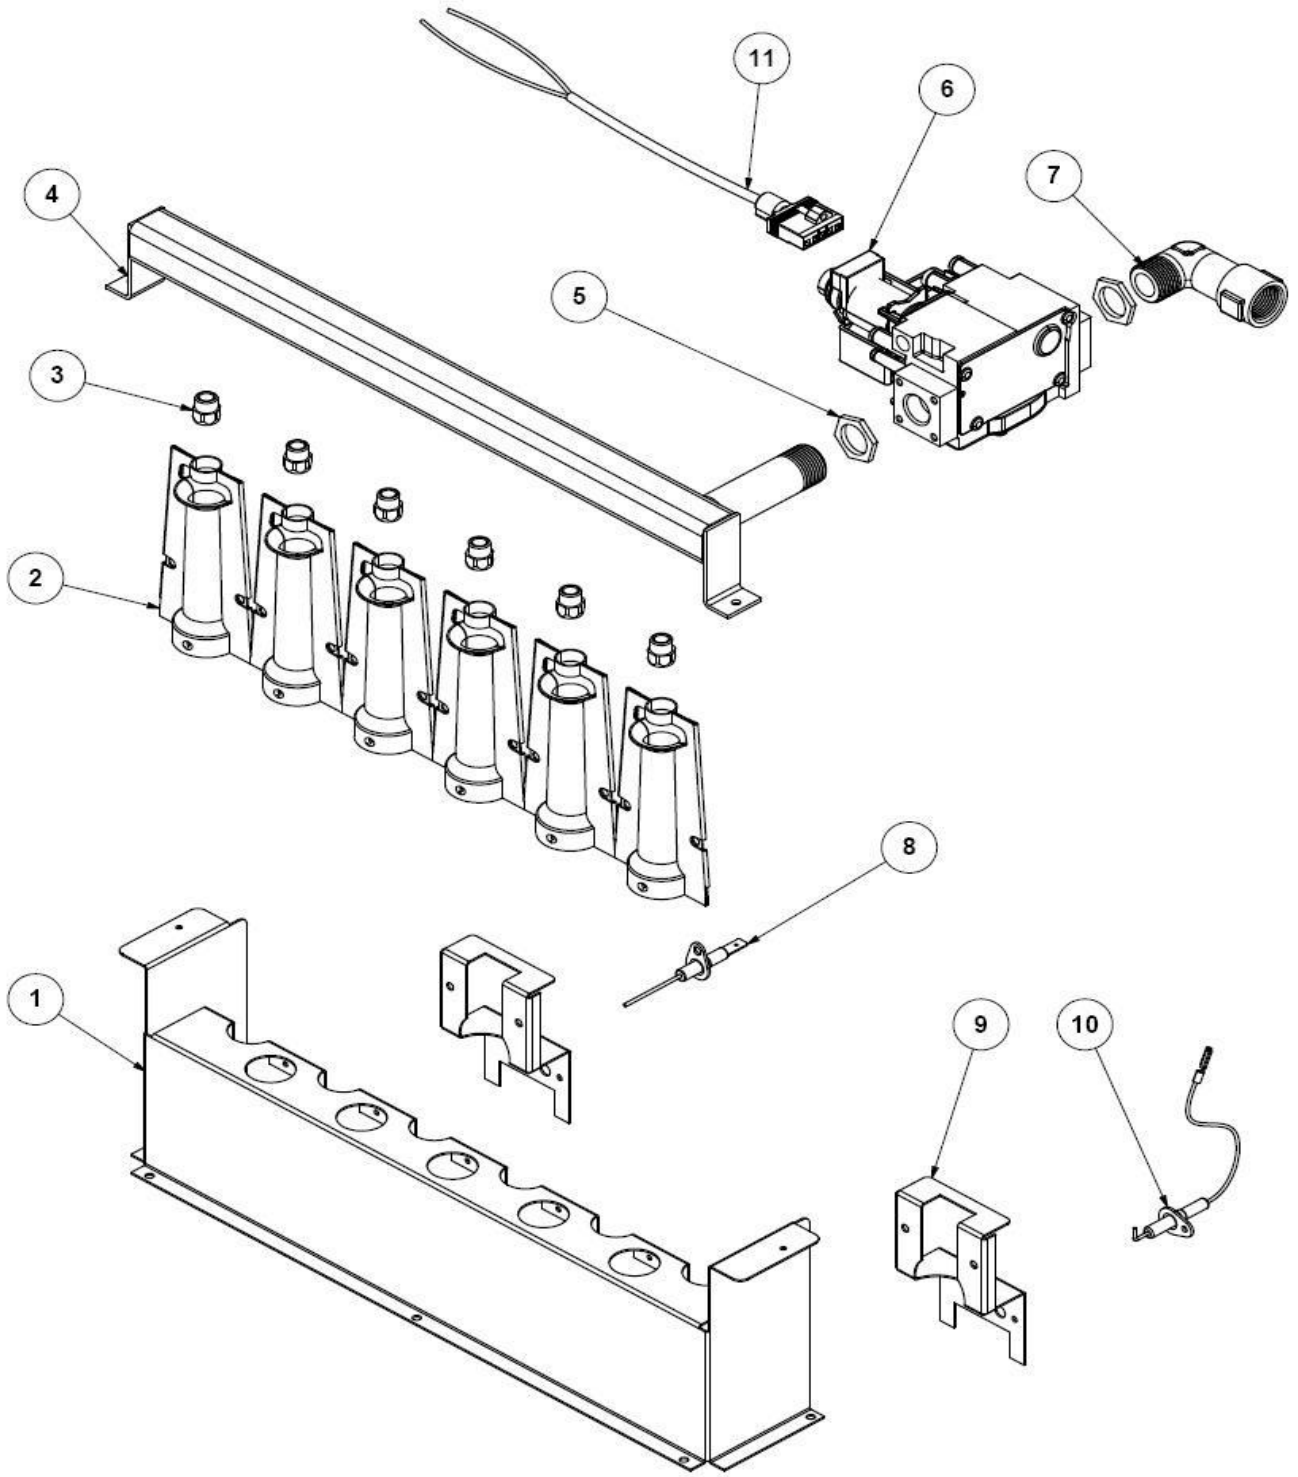

REPLACEMENT PARTS MANUAL

Date Issued 1-Mar-12	Product Section Details High-Efficiency Ducted Gas Central Heating	Section No 10.15
Issue Status B	MB5 Internal 14kW, 20kW, 20kW X/A, 30kW, 30kW X/A, 35kW	Page 5