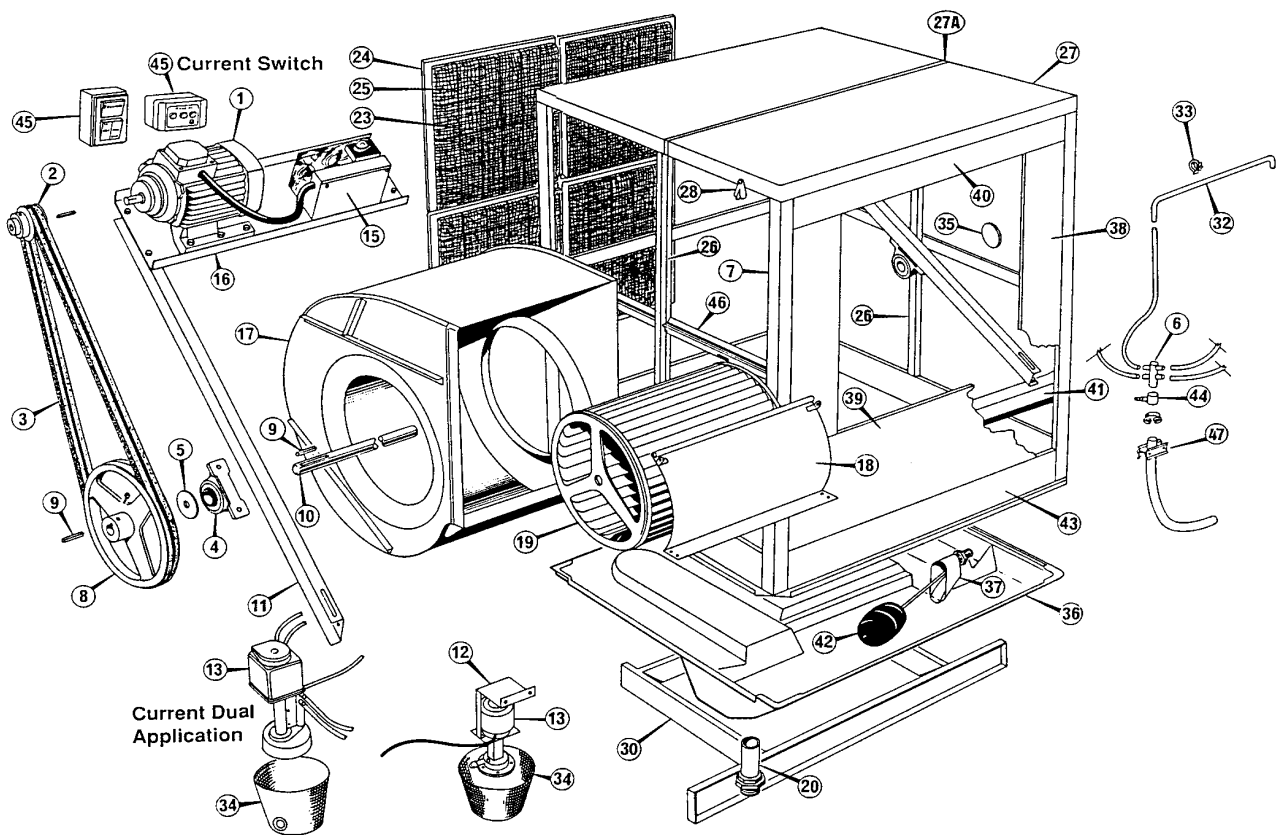

REPLACEMENT PARTS MANUAL

Date Issued 11-Mar-03	Product Section Details Commercial E.A.C. - Centrifugal (26" & 33" Blower)	Section No C8.01
Issue Status D	MODELS: 700A, 700S, 800A, 800S, 900A, 900S, 1100A, 1100S, 1400A, 1400S (New Generation)	Page 5