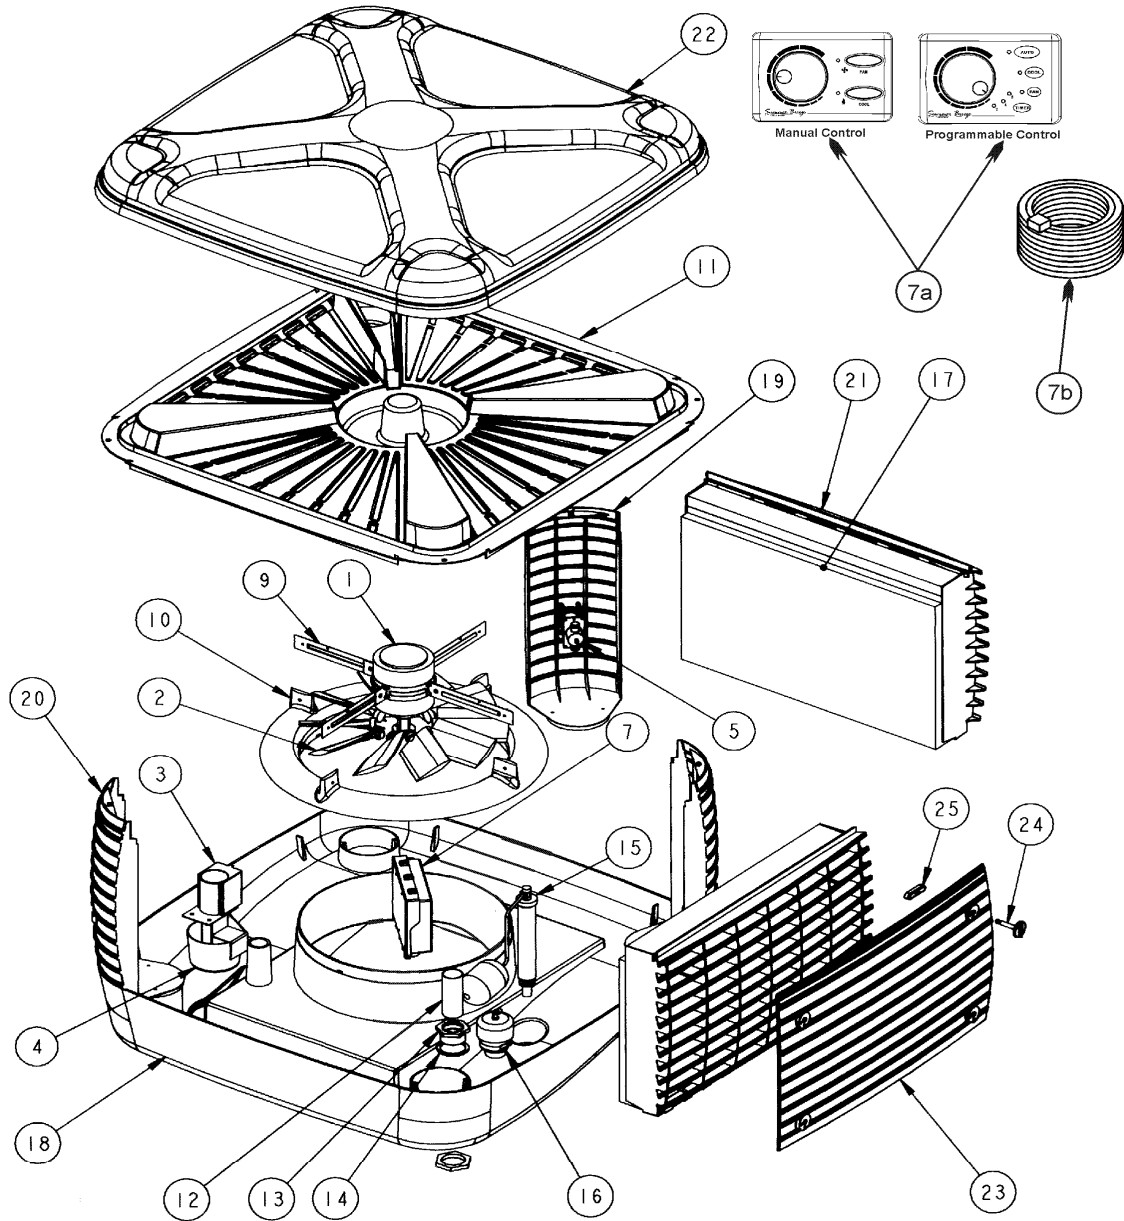

REPLACEMENT PARTS MANUAL

Date Issued 1-Nov-16	Product Section Details Bonaire Ducted Axial EAC	Section No C4.24
Issue Status E	Summer Breeze 2001 SBS55, SBM65/60 & SBL70	Page 5