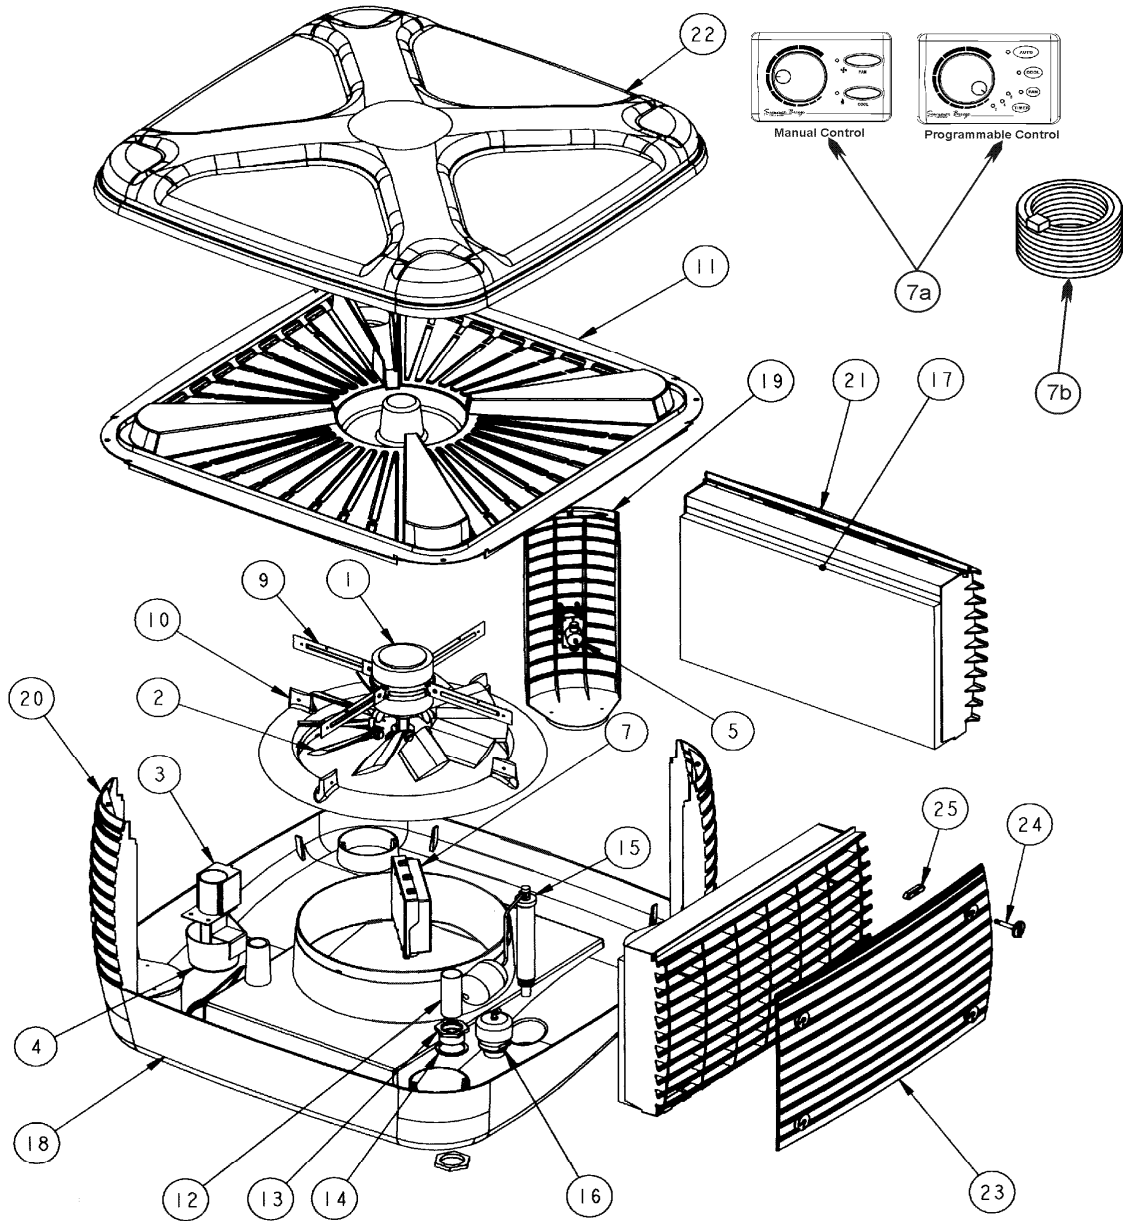

REPLACEMENT PARTS MANUAL

Date Issued 1-Nov-16	Product Section Details Bonaire Ducted Axial EAC	Section No C4.24
Issue Status E	Summer Breeze 2001 SBS55, SBM65/60 & SBL70	Page 3