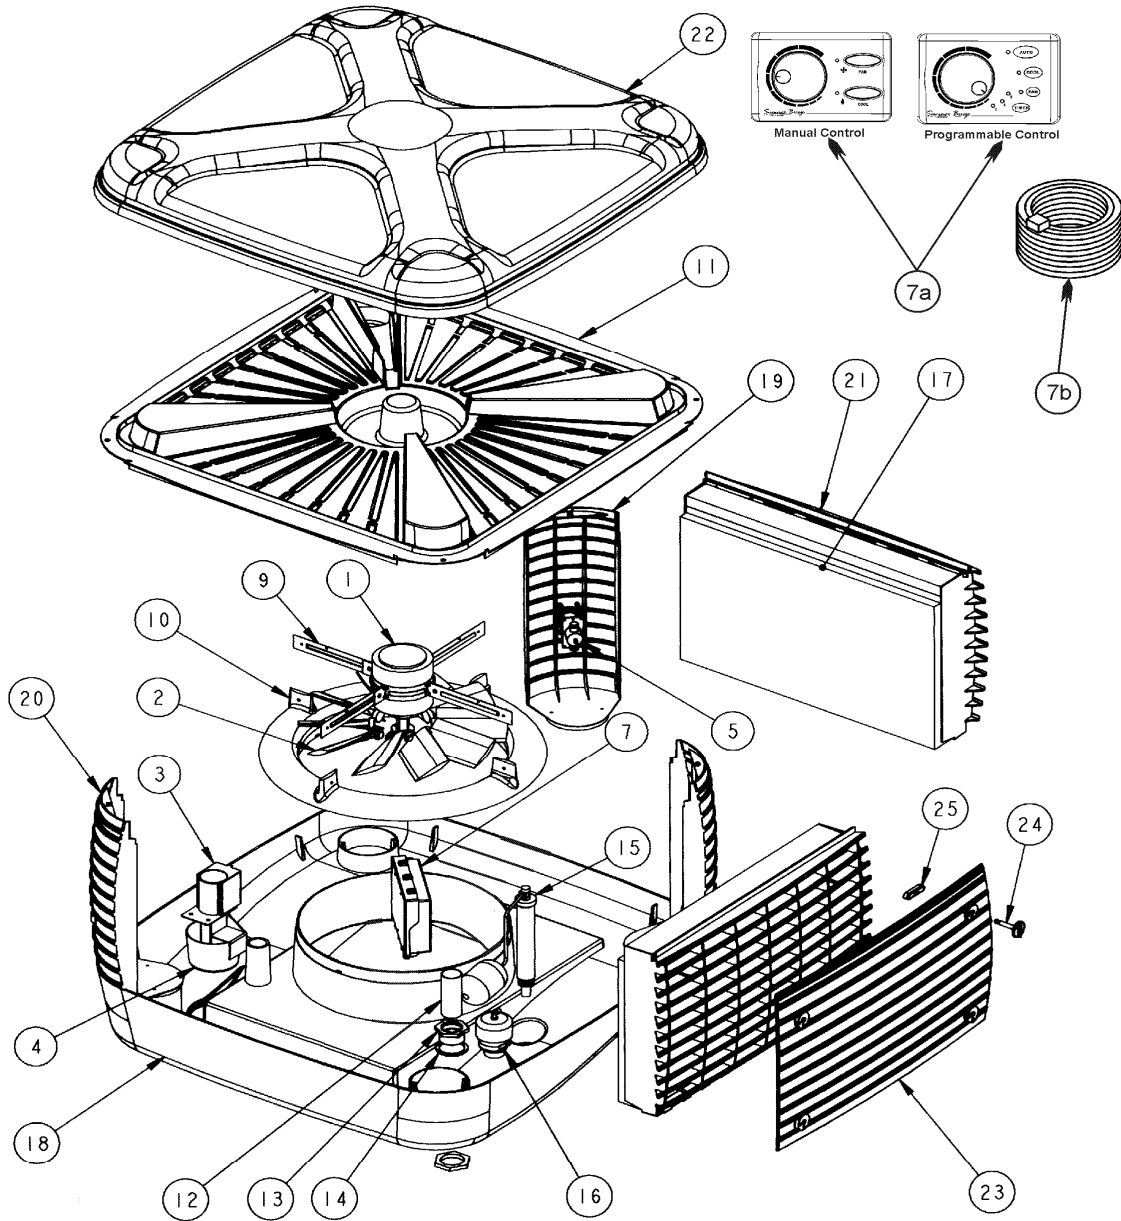

REPLACEMENT PARTS MANUAL

Date Issued
1-Nov-16

Product Section Details

Section No
C4.24

Issue Status
E

Bonaire Ducted Axial EAC
Summer Breeze 2001
SBS55, SBM65/60 & SBL70

Page
1