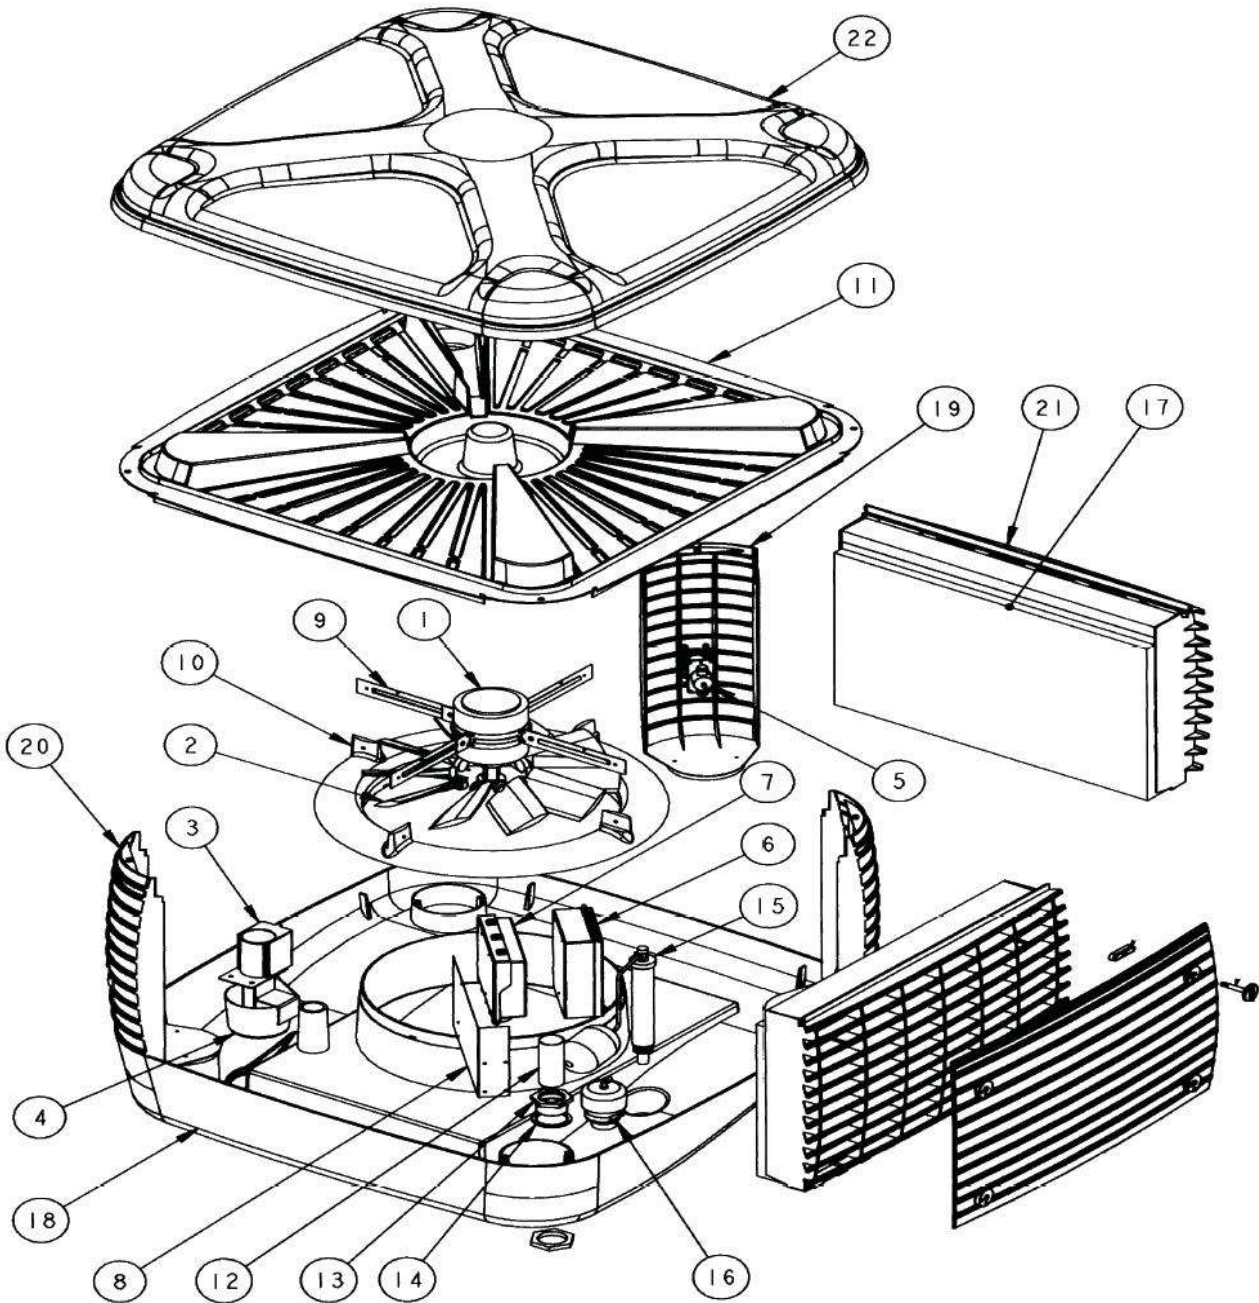

REPLACEMENT PARTS MANUAL

Date Issued 1-Nov-16	Product Section Details Bonaire Ducted Axial EAC	Section No C4.23
Issue Status 1	Integra & Summer Breeze 2002 VSS55/50, VSM65/60 & VSL75/70	Page 1

© Copyright 2001