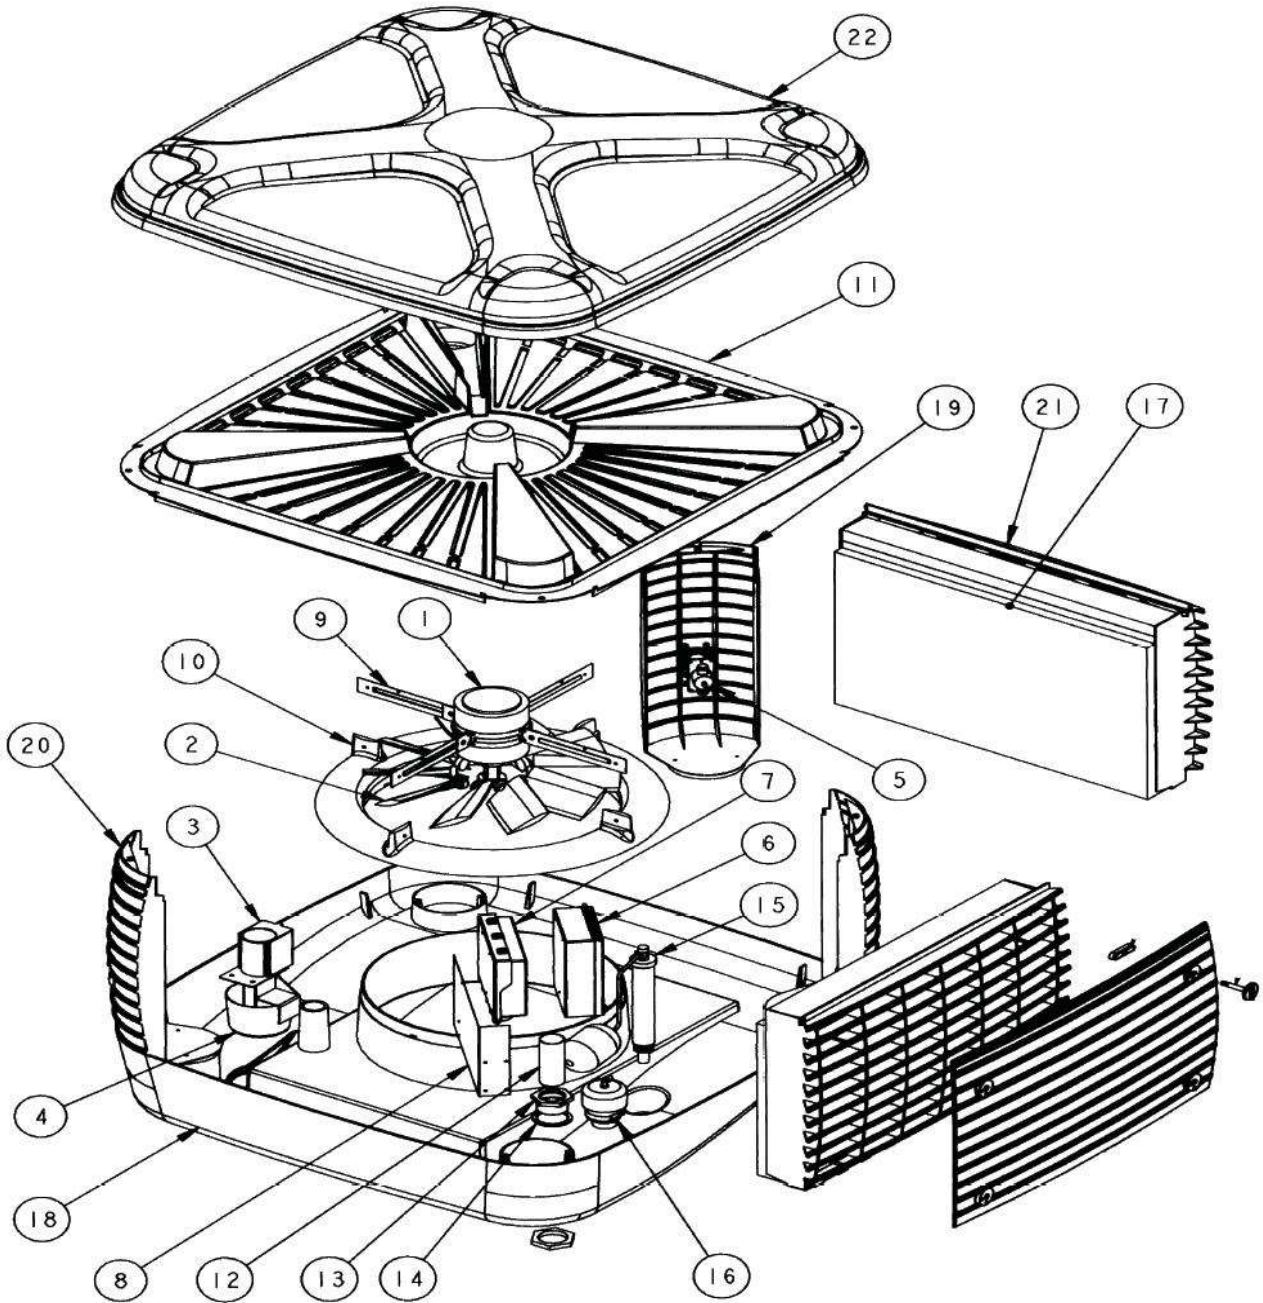

REPLACEMENT PARTS MANUAL

Date Issued 1-Nov-16	Product Section Details Bonaire Ducted Axial EAC	Section No C4.23
Issue Status I	Integra & Summer Breeze 2002 VSS55/50, VSM65/60 & VSL75/70	Page 3