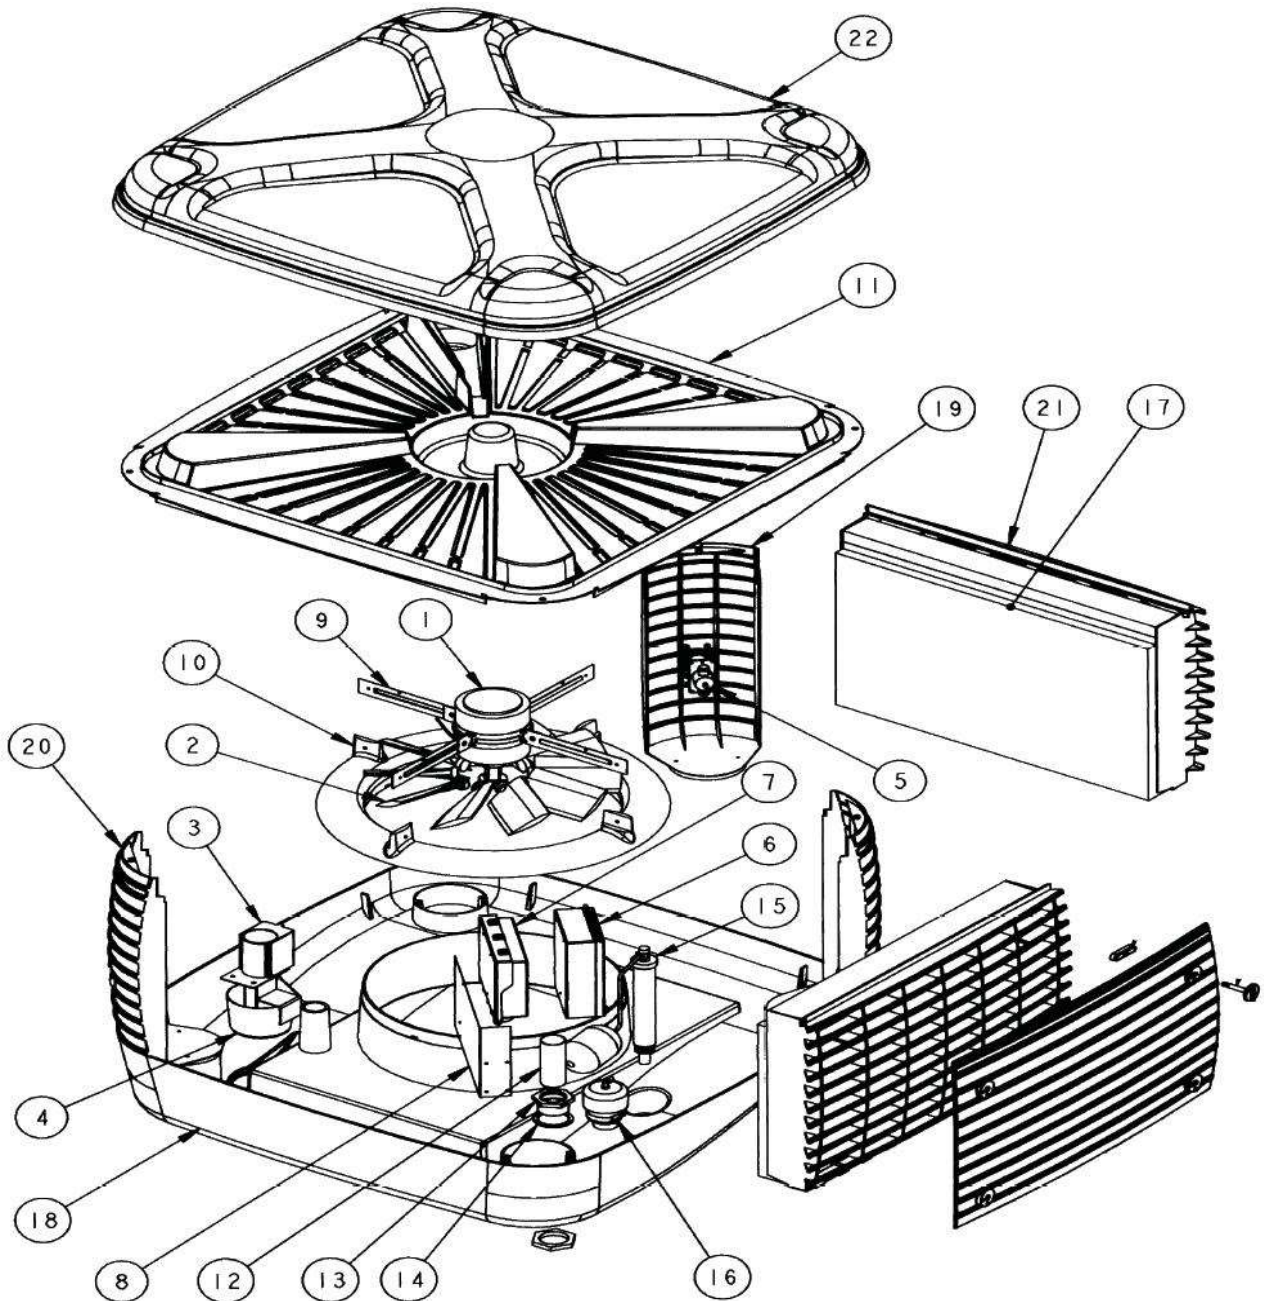

REPLACEMENT PARTS MANUAL

Date Issued 1-Nov-16	Product Section Details Bonaire Ducted Axial EAC	Section No C4.23
Issue Status I	Integra & Summer Breeze 2002 VSS55/50, VSM65/60 & VSL75/70	Page 5