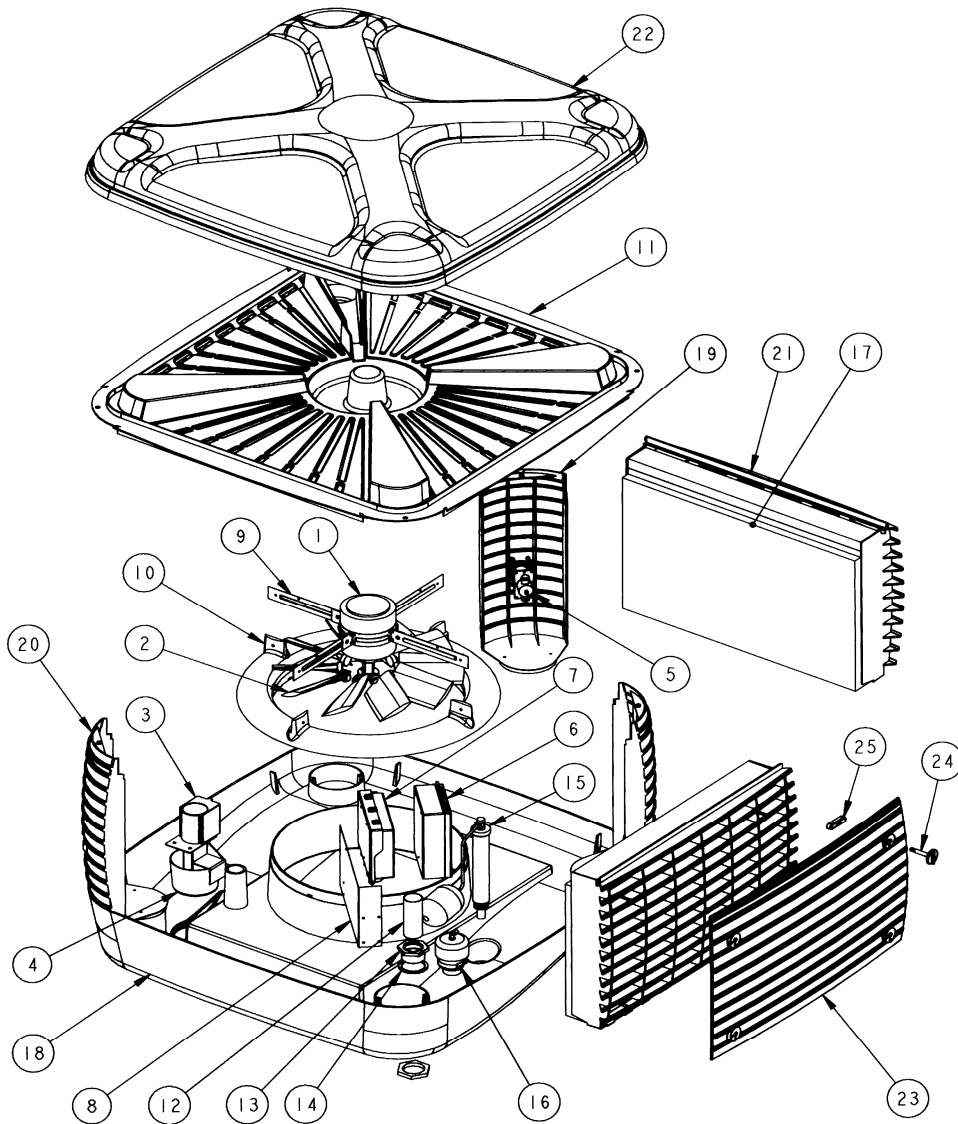

REPLACEMENT PARTS MANUAL

Date Issued 1-Nov-16	Product Section Details Bonaire Ducted Axial EAC	Section No C4.20
Issue Status F	Integra 2000 VSS50, VSS60, VSM65 & VSL75	Page 1