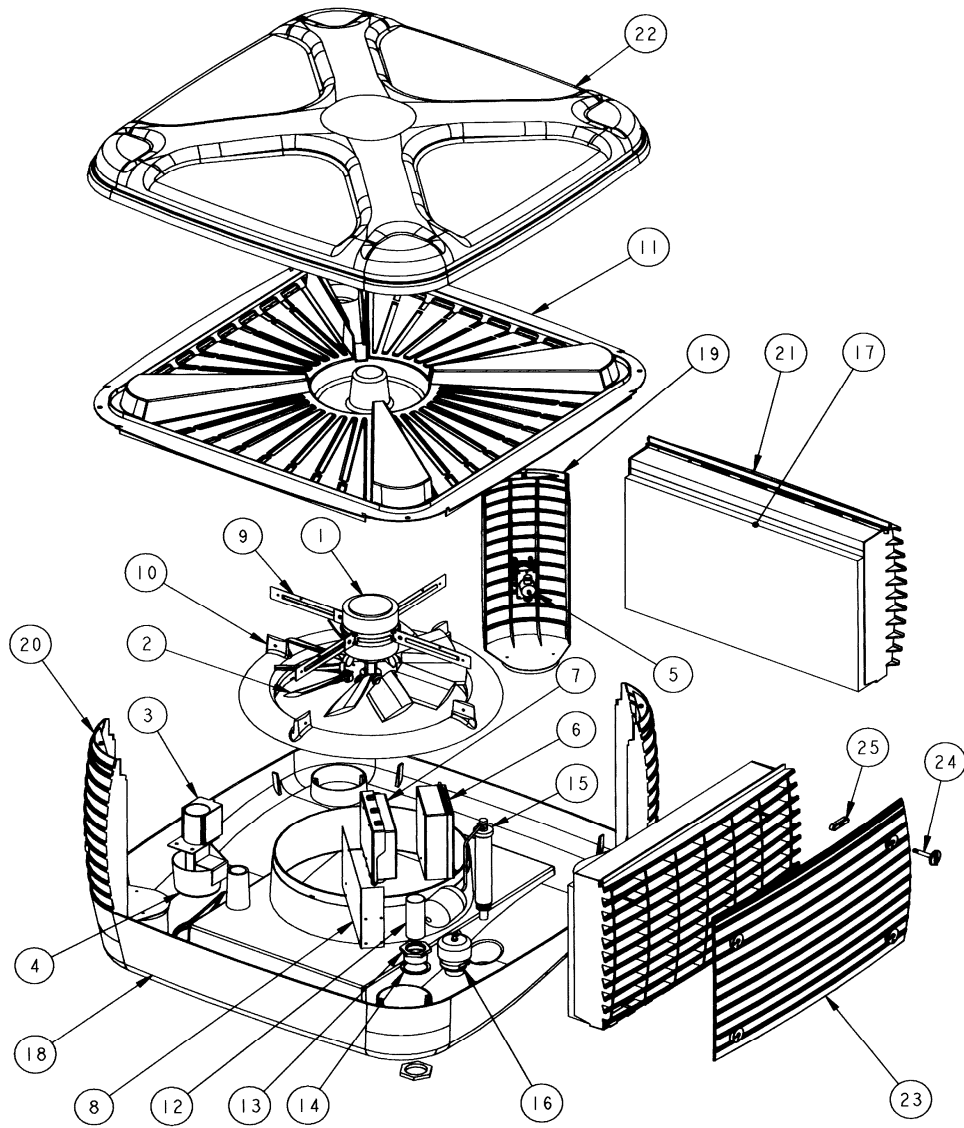

REPLACEMENT PARTS MANUAL

Date Issued 1-Nov-16	Product Section Details Bonaire Ducted Axial EAC	Section No C4.20
Issue Status F	Integra 2000 VSS50, VSS60, VSM65 & VSL75	Page 5