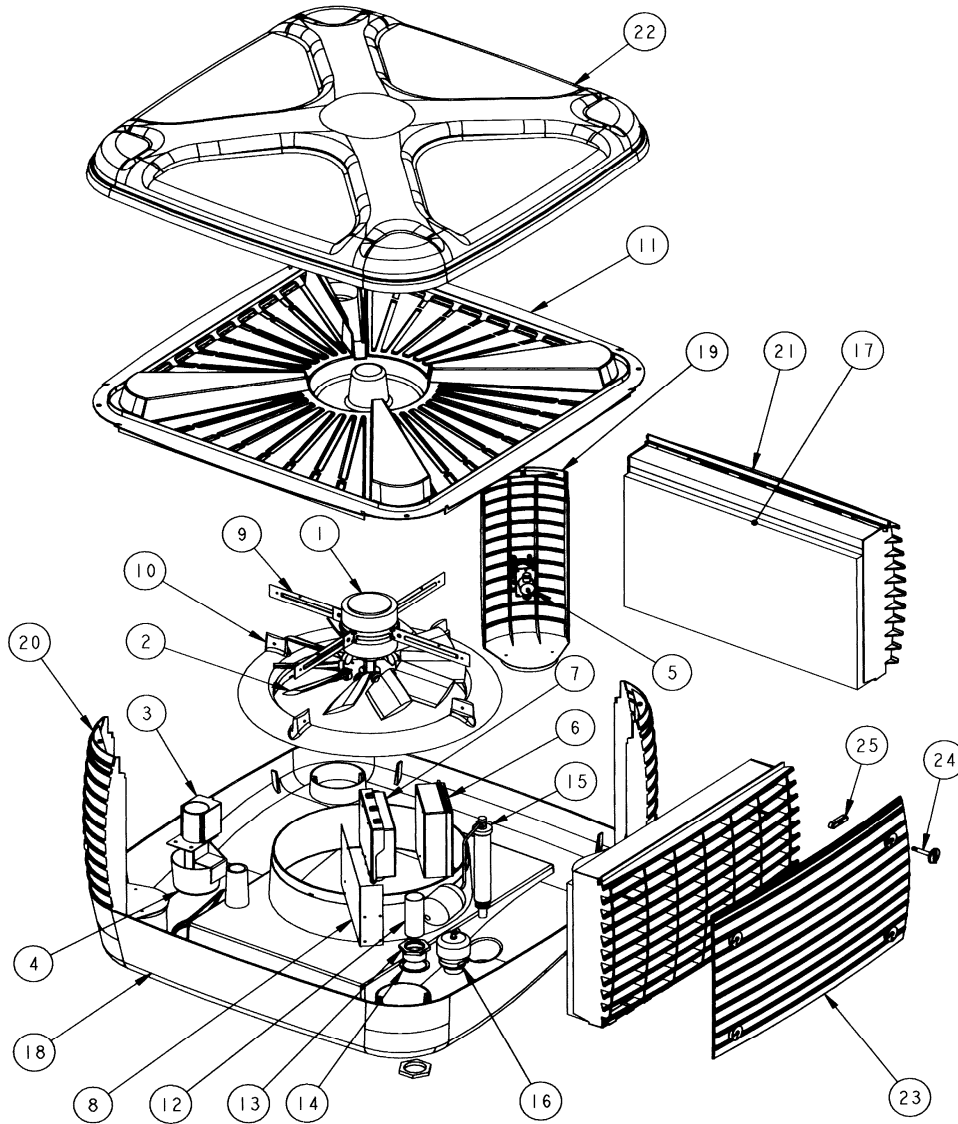

REPLACEMENT PARTS MANUAL

Date Issued 1-Nov-16	Product Section Details Bonaire Ducted Axial EAC	Section No C4.20
Issue Status F	Integra 2000 VSS50, VSS60, VSM65 & VSL75	Page 3