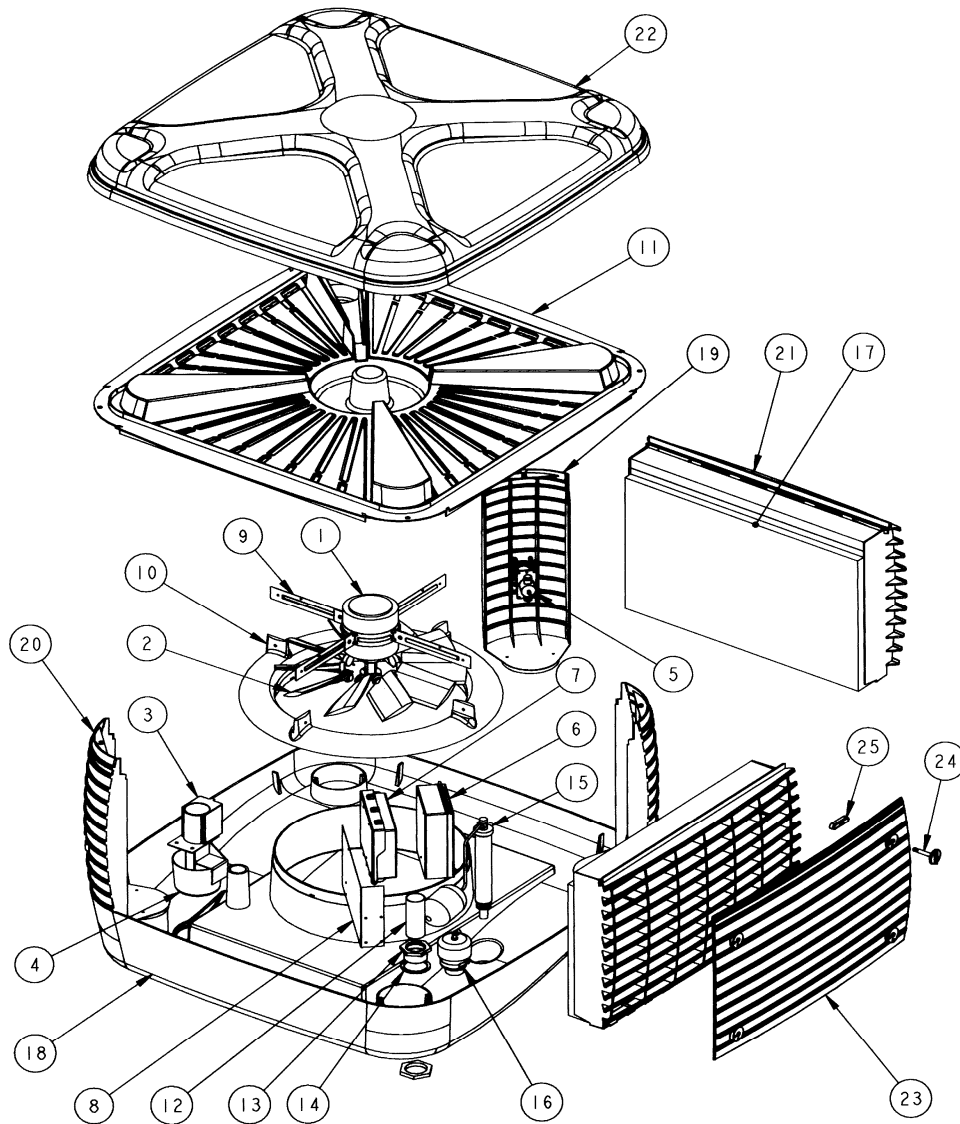

REPLACEMENT PARTS MANUAL

Date Issued 1-Nov-16	Product Section Details Bonaire Ducted Axial EAC	Section No C4.20
Issue Status F	Integra 2000 VSS50, VSS60, VSM65 & VSL75	Page 5

REPLACEMENT PARTS MANUAL

Date Issued 1-Nov-16	Product Section Details Bonaire Ducted Axial EAC	Section No C4.20
Issue Status F	Integra 2000 VSS50, VSS60, VSM65 & VSL75	Page 7