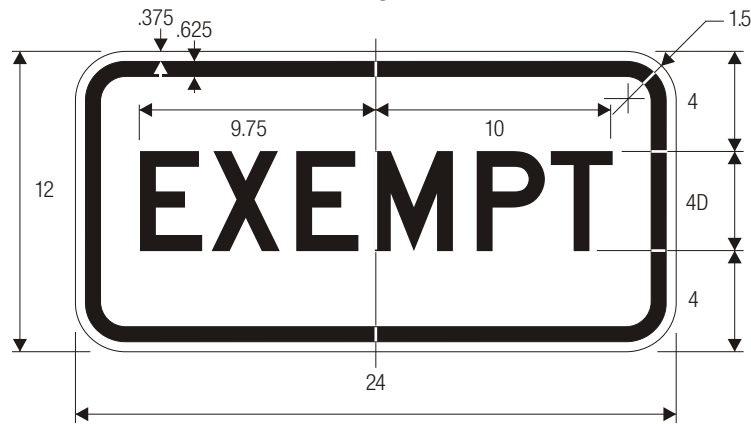

R15-1

LEGEND — BLACK
BACKGROUND — WHITE (REFLECTIVE)

R15-2 NUMBER OF TRACKS

R15-3 / W10-1a EXEMPT

COLORS FOR W10-1a FOR USE WITH W10-1:
LEGEND — BLACK
BACKGROUND — YELLOW (RETROREFLECTIVE)

COLORS FOR R15-2, R15-3 FOR USE WITH R15-1:
LEGEND — BLACK
BACKGROUND — WHITE (RETROREFLECTIVE)