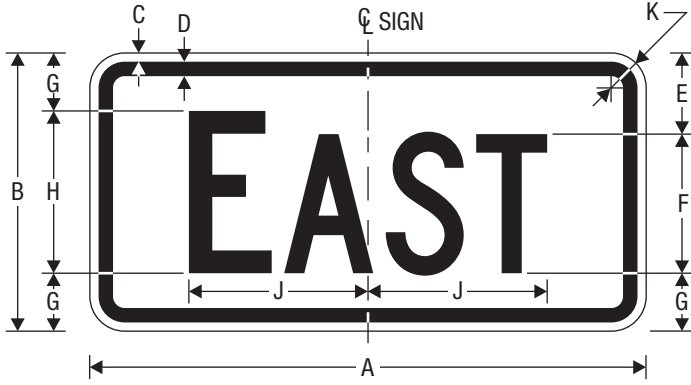

M3-1
CARDINAL DIRECTION - NORTH

* Reduce character spacing 30%.

A	B	C	D	E	F	G	H	J	K	L
24	12	0.375	0.625	3.5	6 C*	2.5	7 C*	9.947	1.5	0.5
36	18	0.375	0.625	6	8 C*	4	10 C*	14.205	1.5	0.5

M3-2
CARDINAL DIRECTION - EAST

A	B	C	D	E	F	G	H	J	K	L
24	12	0.375	0.625	3.5	6 C	2.5	7 C	7.728	1.5	0.5
36	18	0.375	0.625	6	8 C	4	10 C	10.474	1.5	0.5

COLORS: LEGEND, BORDER — BLACK
BACKGROUND — WHITE (RETROREFLECTIVE)

COLORS: LEGEND, BORDER — WHITE (RETROREFLECTIVE)
BACKGROUND — BLUE (RETROREFLECTIVE)