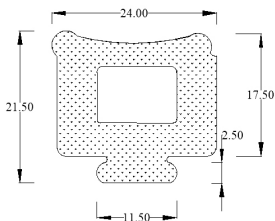

High quality aftermarket reproduction part
Sold by metre

Compatible vehicles
Midget

Material
EPDM

Part	Baines Part Number	OEM Part Number
HOOD SEAL	SRS109	BHH2273