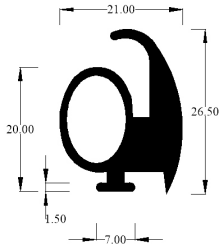

Part	Baines Part Number	OEM Part Number

WINDSCREEN TO BODY SEAL

IRS1765EP

AHA7698

High quality aftermarket reproduction part
Sold in 1.5 metre lengths

Compatible vehicles
Midget

Material
EPDM

Part	Baines Part Number