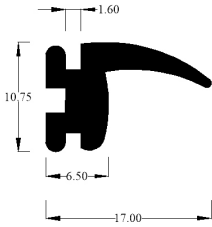

Part	Baines Part Number	OEM Part Number
<b>MORRIS MINOR 1000 QUARTERLIGHT FRONT UPRIGHT SEAL</b>	<b>IRS1652</b>	<b>VNT128</b>

See also FQLR1, FQLR2 for Front Quarterlight seals

<b>Compatible vehicles</b> Morris Minor 1000	<b>Material</b> EPDM
---	-------------------------