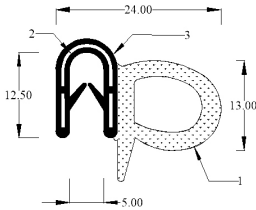

Part

DOOR SEAL

1. Sponge rubber
2. Metal insert
3. PVC

Baines Part Number

DX80

Self gripping seal with side bubble suitable
for door sealing applications

Compatible vehicles
Universal seal suitable
for Morris Minors

Material
PVC with metal insert
and sponge rubber

Part

DOOR SEAL