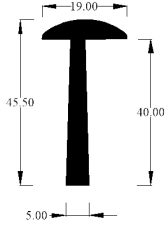

Morris | Door, Hood and Boot Seals

18

MORRIS

Part	Baines Part Number

**MORRIS MINOR
TRAVELLER ROOF SEAL**

IRS1673EP

High quality aftermarket reproduction part
Sold by metre

Compatible vehicles
Morris Minor Traveller

Material
EPDM

Part	Baines Part Number

**MORRIS MINOR
VAN TO BODY CAB SEAL**

IRS1683EP