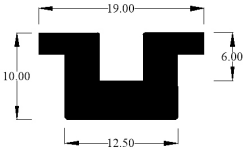

Part	Baines Part Number
MORRIS MINOR REAR QUARTERLIGHT SEAL	IRS1506EP
High quality aftermarket reproduction part Sold by metre	
<table border="0"> <tr> <td>Compatible vehicles Morris Minor 4 door models</td> <td>Material EPDM</td> </tr> </table>