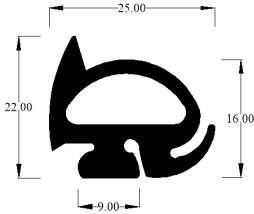

**DOOR DROP GLASS WINDOW CHANNEL FELT**

**FELT38X3-1.83M**

**AHA5420**

High quality aftermarket reproduction part  
Sold in 1.83 metre lengths

**Compatible vehicles**  
Midget

**Material**  
Felt

Part	Baines Part Number	OEM Part Number
<b>FRAME TO BODY PILLAR SEAL</b>	<b>IRS1598EP</b>	<b>AHH7316</b>