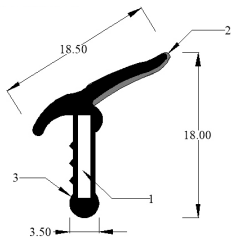

High quality aftermarket reproduction part
Sold by metre

Compatible vehicles
Midget, MGB

Material
EPDM sponge rubber

Part	Baines Part Number	OEM Part Number
OUTER WAIST STRIP	OWS2	MGB: AHA7634 / AHA7635 MIDGET: AHH6348 / AHH6349

1. Semi-rigid PVC
2. Flocked coating
3. PVC

High quality aftermarket reproduction part
Sold in 1 metre lengths

Compatible vehicles
Midget, MGB

Material
EPDM

Part	Baines Part Number	OEM Part Number
RADIATOR AND BONNET SEAL	SRS107EP	BONNET: AHH8887 RADIATOR: AHH7205