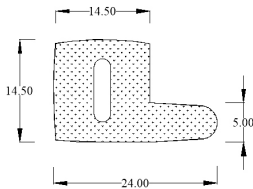

High quality aftermarket reproduction part
Sold by metre

Compatible vehicles
MGB

Material
EPDM sponge rubber