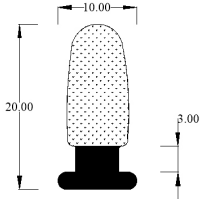

MG | Door, Hood and Boot Seals

Part	Baines Part Number	OEM Part Number
INNER TAILGATE SEAL	SRS108	AHH7833