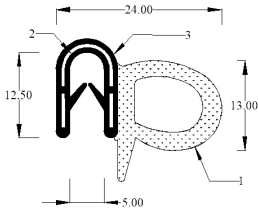

MG | Door, Hood and Boot Seals

Part	Baines Part Number	OEM Part Number

DOOR SEAL

DX80

KG817

1. Sponge rubber
2. Metal insert
3. PVC

High quality aftermarket reproduction part
Sold by metre

Compatible vehicles
MGB Roadster

Material
PVC with metal insert and sponge rubber

Part	Baines Part Number	OEM Part Number

DOOR GLASS INNER WINDING WINDOW CHANNEL

9/16 D/S DEEP-2M LENGTH

AHH7848