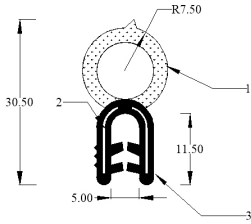

# MG | Door, Hood and Boot Seals

Part	Baines Part Number	OEM Part Number
------	--------------------	-----------------

**BOOT SEAL**

**DX70**

**HZA5386 / CHA797**

- 1. Sponge rubber
- 2. Metal insert
- 3. PVC