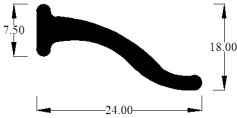

**EXSS10X19**

High quality aftermarket reproduction part

Sold by metre

**Compatible vehicles**  
Universal seal suitable  
for Morris Minors

**Material**  
EPDM

Part	Baines Part Number		
<b>MORRIS MINOR LOWER DOOR SEAL</b>	<b>IRS1711EP</b>		
<p>High quality aftermarket reproduction part</p> <p>Sold by metre</p>			
<table border="0"> <tr> <td><b>Compatible vehicles</b> Universal seal suitable for Morris Minors</td> <td><b>Material</b> EPDM</td> </tr> </table>		<b>Compatible vehicles</b> Universal seal suitable for Morris Minors	<b>Material</b> EPDM
<b>Compatible vehicles</b> Universal seal suitable for Morris Minors	<b>Material</b> EPDM		