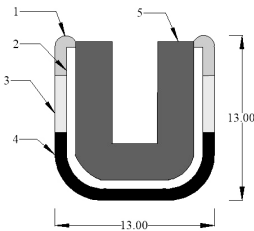

SLIDING WINDOW CHANNEL FOR 4.75 & 6MM GLASS

RIGIDSINGLE-2M

1. Felt lining
2. Metal
3. Perforated cloth
4. Rubber covering
5. Flocked cloth

High quality aftermarket reproduction part
Sold in 2 metre lengths

Material
EPDM