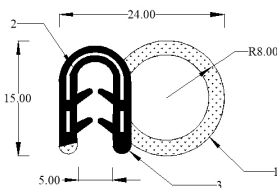

DOOR SEAL

DX71

KGA817

1. Sponge rubber
2. Metal insert
3. Solid rubber

High quality aftermarket reproduction part
Sold by metre

Compatible vehicles
Midget, MGB

Material
EPDM with
metal insert and
sponge rubber