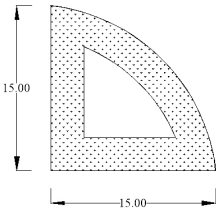

Part	Baines Part Number
MORRIS MINOR TRAVELLER REAR DOOR SEAL	SRS014N VNT112
High quality aftermarket reproduction part Sold by metre	
<table border="0"> <tr> <td>Compatible vehicles Morris Minor Traveller</td> <td>Material Neoprene® sponge</td> </tr> </table>