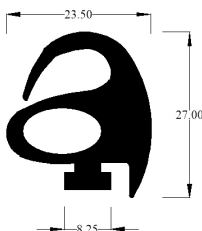

**Compatible vehicles**  
MGB

**Material**  
EPDM

Part	Baines Part Number	OEM Part Number
<b>WINDSCREEN TO BODY SEAL</b>	<b>IRS1611</b>	<b>AHH7316</b>

High quality aftermarket reproduction part  
Sold in 1.41 metre lengths