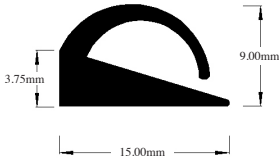

# Morris | Door, Hood and Boot Seals

14

MORRIS

**Part**

**MORRIS MINOR 1000  
BOTTOM DOOR SEAL WRAP OVER**

**Baines Part Number**

**IRS1429**

High quality aftermarket reproduction part  
Sold by metre