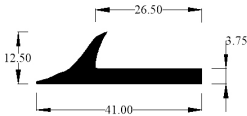

**Compatible vehicles**  
Morris Minor Traveller

**Material**  
EPDM

Part	Baines Part Number
------	--------------------

**MORRIS MINOR  
VAN TO BODY CAB SEAL**

**IRS1683EP**

High quality aftermarket reproduction part  
Sold in 3.65 metre lengths