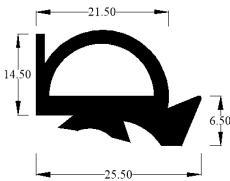

High quality aftermarket reproduction part
Sold by metre

Compatible vehicles
MGB Roadster

Material
EPDM

Part	Baines Part Number	OEM Part Number
FRAME TO BODY PILLAR SEAL	IRS1638EP	AHA5332