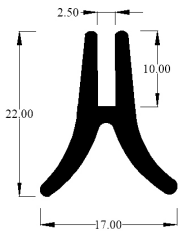

High quality aftermarket reproduction part
Sold by metre

Compatible vehicles
Morris Minor 1000

Material
EPDM