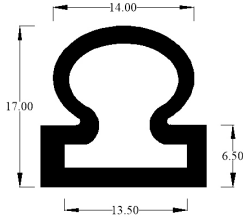

Door, Hood and Boot Seals

Part	Baines Part Number	OEM Part Number

E TYPE BONNET RESTING SEAL

IRS1501EPJ

BD20903

Bonnet Resting Seal
High quality aftermarket reproduction part
Sold by metre

Compatible vehicles E Type	Material EPDM

Part	Baines Part Number	OEM Part Number

BOOT BEADING / RUNNING BOARD TREAD

IRS1630EPJ

BD604/5