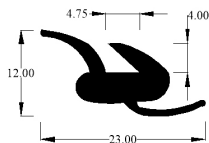

High quality aftermarket reproduction part

Compatible vehicles

E Type Series 1, 2 and 3

Long Wheel Base Models

Material

EPDM

Part	Baines Part Number	OEM Part Number
E TYPE HARD TOP SEAL	IRS1628EPJ	BD21015

Hard top seal section