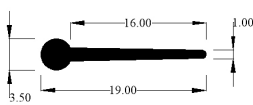

Door glass seal welt
High quality aftermarket reproduction part
Sold by metre

Compatible vehicles
XK

Material
EPDM