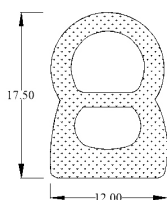

Boot type seal
Sold by metre

Compatible vehicles
XK

Material
EPDM Sponge Rubber

Part	Baines Part Number	OEM Part Number
XK SPONGE RUBBER BOOT SEAL SAB	SRS141