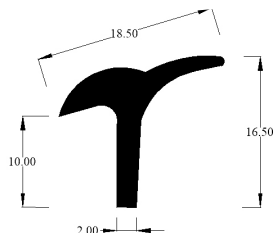

XK DOOR GLASS WELT SEAL

IRS0096P

BD5358/4

Door glass seal welt
 High quality aftermarket reproduction part
 Sold by metre

Compatible vehicles
 XK

Material
 EPDM

Part	Baines Part Number	OEM Part Number
XK OUTER DOOR GLASS WAIST SEAL	IRS1656EPJ	BD14971/1