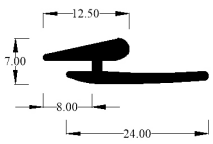

Seal between bumper and front body
High quality aftermarket reproduction part
Sold by metre

Compatible vehicles
E Type Series 2

Material
EPDM