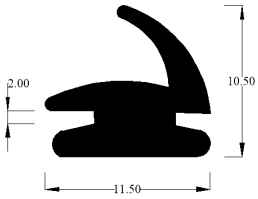

Door, Hood and Boot Seals

DOOR, HOOD AND BOOT SEALS 8

Part	Baines Part Number	OEM Part Number

E TYPE QUARTERLIGHT HINGE PILLAR SEAL

IRS1455J

BD17071

Sold by metre

Compatible vehicles
E Type Series 1 and 2
Fixed Head Coupé

Material
EPDM

Part	Baines Part Number	OEM Part Number

E TYPE SERIES 1 BUMPER SEAL

IRS1499EPJ

BD18947