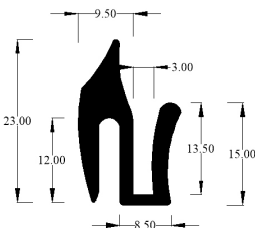

Rear Bumper
High quality aftermarket reproduction part
Sold by metre

Compatible vehicles
Jaguar MK2,
Daimler Classic Saloon

Material
EPDM