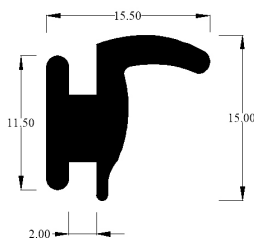

REAR QUARTERLIGHT SEAL

IRS1680EPJ

BD17072

Rear quarterlight seal

High quality aftermarket reproduction part

Sold by metre

Compatible vehicles

Fits MK2, MK10,
Daimler, Sovereign,
S Type, 420 Saloon

Material

EPDM

Part	Baines Part Number	OEM Part Number