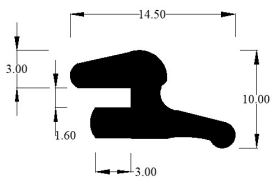

Rear bumper seal
High quality aftermarket reproduction part
Sold by metre

Compatible vehicles
E Type Series 1

Material
EPDM

Part	Baines Part Number	OEM Part Number

E TYPE SERIES 1 QUARTERLIGHT SPONGE RUBBER COMPRESSION SUPPORT

SRS071

BD20500/4