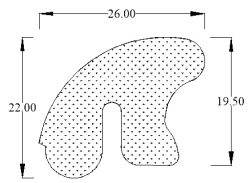

Sealing rubber on hinge pillars and door seals
High quality aftermarket reproduction part
Sold by metre

Compatible vehicles Jaguar XK120	Material EPDM Sponge Rubber

Part	Baines Part Number	OEM Part Number
XK120 / XK140 REST RUBBER REAR	SRS121N	BD4920