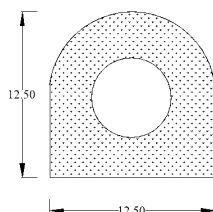

SPONGE RUBBER DOOR SEAL SAB

SRS004SAB-25M

BD2159SA

Self adhesive door seal

High quality aftermarket reproduction part

Sold by metre

Compatible vehicles

Universal

Material

EPDM Sponge Rubber