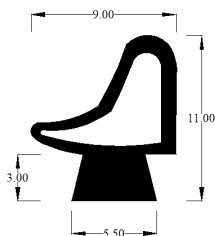

High quality aftermarket reproduction part

Compatible vehicles
MK2, Daimler

Material
EPDM

Part	Baines Part Number	OEM Part Number
MK5 SALOON WINDSCREEN SEAL	IRS1701EPJ	BD1207

Windscreen Seal

High quality aftermarket replacement part