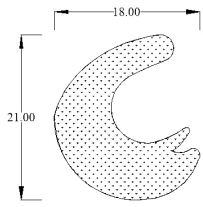

Jaguar type Cockpit D Rubber for trimming top of doors, Tonneau and Scuttle
2 x 3m lengths required per car
High quality aftermarket reproduction part

Compatible vehicles XK120	Material EPDM

Part	Baines Part Number	OEM Part Number
XK120 SPONGE RUBBER DOOR SEAL	SRS105EP	BD2045