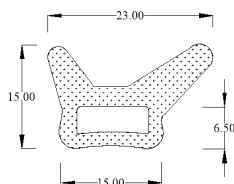

Boot Seal – self adhesive backed
High quality aftermarket reproduction part
Sold by metre

Compatible vehicles
XK

Material

Part	Baines Part Number	OEM Part Number
XK SPONGE RUBBER DOOR SEAL	SRS104EP	BD9345