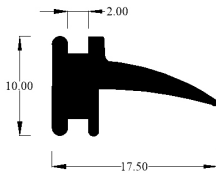

Door Frame. Seal for forward channel of window frames
High quality aftermarket reproduction part
Sold by metre

Compatible vehicles E Type Series 1 and 2 Fixed Head Coupé	Material EPDM

Part	Baines Part Number	OEM Part Number

E TYPE DOOR SEAL

JDS13

BD24789