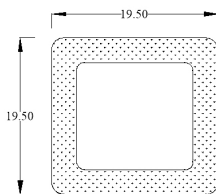

Hood To windscreen seal
High quality aftermarket reproduction part
Sold by metre

Compatible vehicles
E-Type S1, S2 Drop Head
Coupé and S3 Roadster

Material
EPDM Sponge Rubber