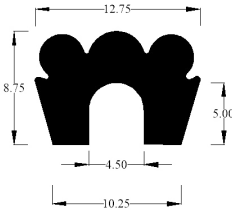

Boot beading
High quality aftermarket reproduction part
Sold by metre

Compatible vehicles E Type	Material EPDM

Part	Baines Part Number	OEM Part Number

E TYPE DOOR FRAME SEAL

IRS1456J

BD19397