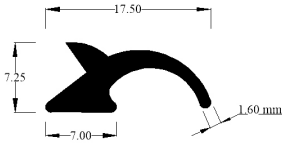

Compatible vehicles
MK9

Material
EPDM

Windscreen Surrounds

26

WINDSCREEN SURROUNDS

Part	Baines Part Number	OEM Part Number
OUTER GLASS SEAL	IRS1629EPJ	BD21073/4

Suitable for Outer Glass Seal For Door Glass - LWB Models