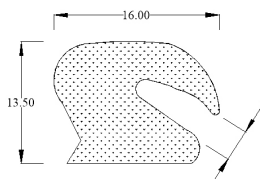

Outer door glass waist seal
High quality aftermarket reproduction part
Sold by metre

Compatible vehicles
XK

Material
EPDM

Part	Baines Part Number	OEM Part Number
XK SPONGE RUBBER BOOT SEAL	SRS116	BD4875