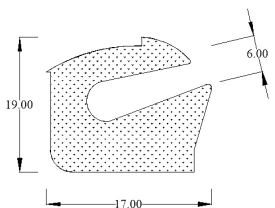

Sealing rubber around boot/trunk lid aperture
High quality aftermarket reproduction part
Sold by metre

Compatible vehicles Jaguar MK1, MK2, Daimler Saloons	Material EPDM Sponge Rubber

Part	Baines Part Number	OEM Part Number

MK2 A POST FRONT LEFT HAND DOOR SEAL

JDS01

BD18267