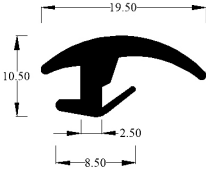

Part

SIERRA FRONT WINDSCREEN RUBBER SEAL