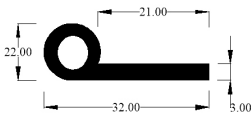

Double piping section

Sold by metre

Compatible vehicles Aston Martin V8 Vantage - 1993-2000, Classic Aston Martins	Material EPDM

Part	Baines Part Number
PANEL DIVIDER	IRS0499N