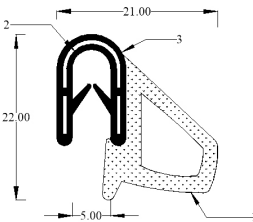

1. Sponge rubber
2. Metal insert
3. PVC

High quality aftermarket reproduction part
Sold by the metre

Compatible vehicles
Mini MK3 onwards

Material
PVC with metal insert and sponge rubber