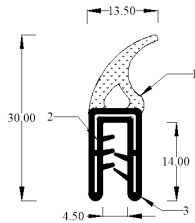

Universal Boot Seal

Sold by metre

Compatible vehicles
Classic Aston Martin

Material
EPDM with metal insert and sponge rubber

Part	Baines Part Number	OEM Part Number

DOOR SEAL

DX80

0-260491