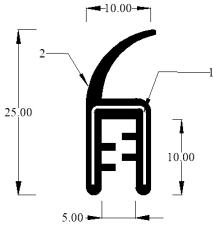

# Mini | Door, Hood and Boot Seals

16

MINI

Part	Baines Part Number
------	--------------------

**BONNET SEAL**

**DX72**

- 1. Metal insert
- 2. Solid rubber

Universal seal  
 High quality aftermarket reproduction part  
 Sold by the metre