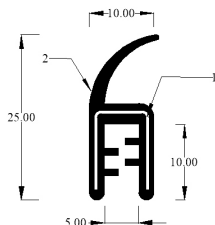

Part	Baines Part Number	OEM Part Number
------	--------------------	-----------------

**BOOT SEAL**

**DX72**

**CKE10018**

- 1. Metal insert
- 2. Solid rubber

For post-1988 Minis where seal fits on body, not on the boot lid  
High quality aftermarket reproduction part