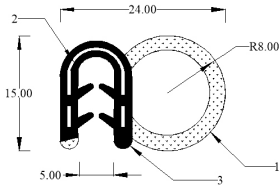

# Mini | Door, Hood and Boot Seals

18

MINI

Part	Baines Part Number
------	--------------------

**MK3 DOOR SEAL**

**DX71**

- 1. Sponge rubber
- 2. Metal insert
- 3. Solid rubber

High quality aftermarket reproduction part  
Sold by the metre