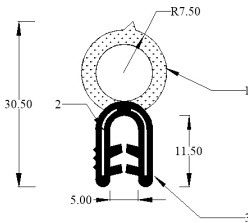

BOOT SEAL

DX70

1. Sponge rubber
2. Metal insert
3. PVC

Universal seal
High quality aftermarket reproduction part
Sold by the metre

Compatible vehicles
Classic Mini

Material
EPDM with metal insert and sponge rubber