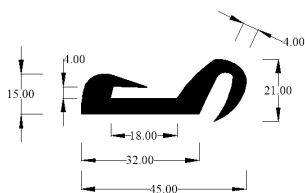

LAND ROVER 90/110 SCREEN TO BODY SEAL

IRS1341EP

High quality aftermarket reproduction part

Sold by metre

Compatible vehicles
Land Rover 90, 110

Material
EPDM

Part	Baines Part Number