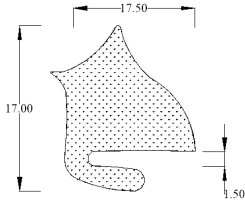

Part	Baines Part Number	OEM Part Number
REAR DOOR SPONGE RUBBER SEAL	SRS125	141A 7608/98