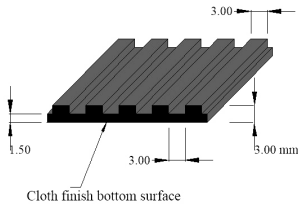

Land Rover | Interiors

Part	Baines Part Number

FLAT FLUTTED MATT – 3MM X 1000MM

BWF3MMX1000MM

Fluted Matt without logo

Compatible vehicles
Suitable for boot mat –
Land Rover 90, 110
Discovery 1 and 2

Material
EPDM

Part	Baines Part Number	OEM Part Number

LAND ROVER BRAKE AND CLUTCH PEDAL

PEDAL08

DBP704L