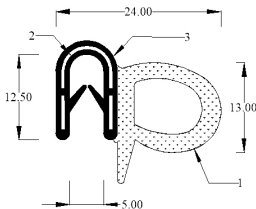

Universal Door Seal

Sold by metre

Compatible vehicles
Classic Aston Martin

Material
PVC with metal insert and sponge rubber