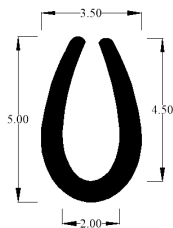

**Material**  
PVC

Part	Baines Part Number	OEM Part Number
<b>GRILL TRIM - CHROME PVC</b>	<b>PT04</b>	<b>37H8180</b>

High quality aftermarket reproduction part  
Sold by the metre  
Clips onto the edge of the grill