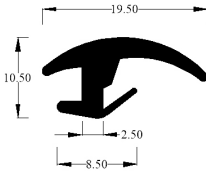

Sold in 2 metre lengths

Compatible vehicles
Classic Aston Martin

Material
Metal with soft bristles

Part	Baines Part Number	OEM Part Number
WINDOW GLASS "H" SECTION	WT02	77-74069