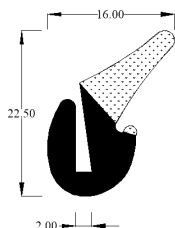

MK1 / MK2 OPENING SIDE WINDOW SEAL

SRS127

ALA5897

High quality aftermarket reproduction part
Sold by the metre

Compatible vehicles
Mini MK1, MK2, Mini Cooper, Elf, Hornet

Material
EPDM sponge rubber