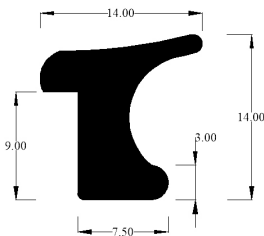

High quality aftermarket reproduction part
Sold by the metre

Compatible vehicles
Mini Van,
Mini Clubman Estate

Material
EPDM sponge rubber

Part	Baines Part Number	OEM Part Number
REAR DOOR TOP SEAL	1.6X25PFRS	37H373M

High quality aftermarket reproduction part
Sold by the metre

Compatible vehicles
Mini Van,
Mini Clubman Estate

Material
Natural rubber

Part	Baines Part Number
MINI VAN FLOOR SEAL	IRS1270EP