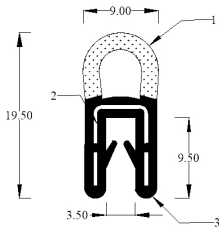

BONNET SEAL

DX77

1. Sponge rubber
2. Metal insert
3. Solid rubber

Universal seal
High quality aftermarket reproduction part
Sold by the metre

Compatible vehicles
Classic Mini

Material
EPDM with metal insert and sponge rubber

Part	Baines Part Number