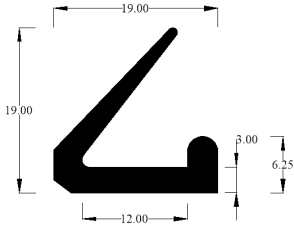

Aston Martin | Door, Hood and Boot Seals

Part	Baines Part Number	OEM Part Number
DOOR BOTTOM DUST SEAL RUBBER	SRS106	030-017-0020