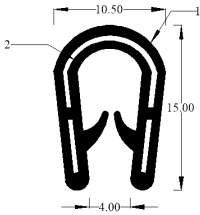

1. PVC
2. Metal insert

Sold by metre

7 metres required for all sills and wheel arches
Self gripping. Clips over sill and wheel arches

Compatible vehicles
Mini Saloon, Elf and Hornet

Material
PVC with
metal insert

Part	Baines Part Number

WHEEL ARCH AND SILL TRIM – BLUE

T/FAST100BLUE