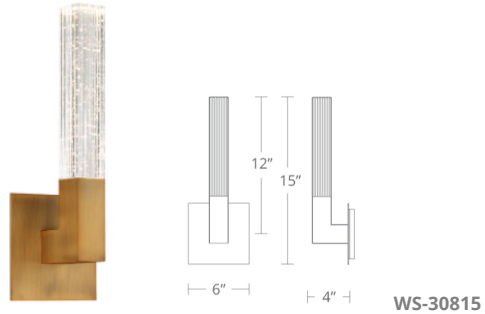

WS-30835

Fixture Type:

Catalog Number:

Project:

Location:

WS-30815

PRODUCT DESCRIPTION

In a luxe aged brass finish, Cinema makes a modern statement that's right in line with the latest trends. Painstakingly V-cut seeded crystal adds understated glamour when it fills with light sourced from high-performance LEDs. With a variety of styles in the family, Cinema creates a matching lighting environment that can pull multiple rooms together.

SPECIFICATIONS

Construction: V-cut K5 crystal

Light Source: High output LED

Finish: Aged Brass

Standards: ETL & cETL listed

ORDER NUMBER

Model	Wattage	Voltage	LED Lumens	Delivered Lumens	Finish
WS-30815	15" 7W	120V-277V	544	436	AB Aged Brass 
WS-30835	35" 21W		953	789	