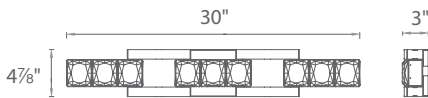

SOFIA – model: WS-136

LED Vanity

MODERN FORMS

Fixture Type:

Catalog Number:

Project: _____

Location: _____

WS-13619

SPECIFICATIONS

Construction: Clear hand cut crystal

Light Source: High output LED

Finish: Polished Nickel (PN)

Standards: ETL & cETL Damp Location listed, ADA Compliant, CEC Title 24

REPLACEMENT GLASS

Part#	Fixture
	WS-13619
RPL-GLA-13619	WS-13630
	WS-13641