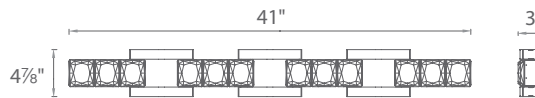

WS-13641

PRODUCT DESCRIPTION

Elegant as a classic tennis bracelet. Solid hand cut faceted crystals like oversized cushion-cut diamonds in a beautiful and shiny polished setting add a resplendent fashion statement with a touch of the grace of yesteryear to beautify any room. A vision of Hollywood, redefined.

FEATURES

- Clear hand cut crystal
- Can mount vertically or horizontally
- ADA Compliant, low profile design
- ETL & cETL Damp Location listed
- CEC Title 24 Compliant
- Full range dimming when used with compatible dimmers*
- No transformer or driver required
- 50,000 hour rated life
- Color Temp: 3500K
- CRI: 90

SPECIFICATIONS

Construction: Clear hand cut crystal

Light Source: High output LED

Finish: Polished Nickel (PN)

Standards: ETL & cETL Damp Location listed, ADA Compliant, CEC Title 24

REPLACEMENT GLASS

Part#	Fixture
	WS-13619
RPL-GLA-13619	WS-13630
	WS-13641

ORDER NUMBER

Model	Length	Wattage	Voltage	LED Lumens	Delivered Lumens	Finish
WS-13619	19"	18W		1600	955	PN Polished Nickel
WS-13630	30"	28W	120V	2400	1422	
WS-13641	41"	37W		3200	2028	

Example: **WS-13619-PN**

modernforms.com
Phone (800) 526.2588
Fax (800) 526.2585

Headquarters/Eastern Distribution Center
44 Harbor Park Drive
Port Washington, NY 11050

Central Distribution Center
1600 Distribution Ct
Lithia Springs, GA 30122

Western Distribution Center
1750 Archibald Avenue
Ontario, CA 91760