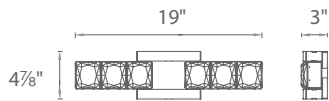

SOFIA – model: WS-136

LED Vanity

MODERN FORMS

Fixture Type:

Catalog Number:

Project: _____

Location: _____

WS-13619