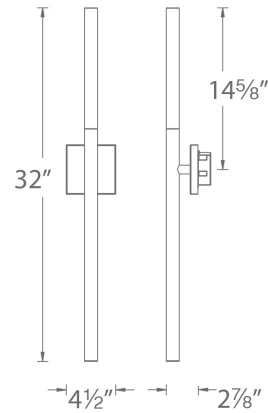

Fixture Type:

Catalog Number:

Project: _____

Location: _____

WS-12632