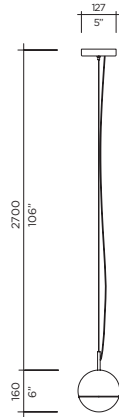

VISO LIGHTING

WANDERING STAR SPECS

AVAILABLE FINISHES

Model **Wandering Star Suspension**
 Size 110
 Ref. # SM.07.351__
 Bulb 5.5W LED
 3000K, 440Lm
 Triac/ELV/0-10V Dimming Available
 Dims from 100% - 15%

Model **Wandering Star Suspension**
 Size 160
 Ref. # MM.07.351__
 Bulb 12W LED
 3000K, 960Lm
 Triac/ELV/0-10V Dimming Available
 Dims from 100% - 15%