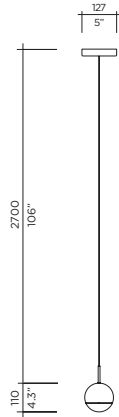

VISO LIGHTING

WANDERING STAR SPECS

AVAILABLE FINISHES

Model **Wandering Star Suspension**
 Size 110
 Ref. # SM.07.351__
 Bulb 5.5W LED
 3000K, 440Lm
 Triac/ELV/0-10V Dimming Available
 Dims from 100% - 15%

Model **Wandering Star Suspension**
 Size 160
 Ref. # MM.07.351__
 Bulb 12W LED
 3000K, 960Lm
 Triac/ELV/0-10V Dimming Available
 Dims from 100% - 15%