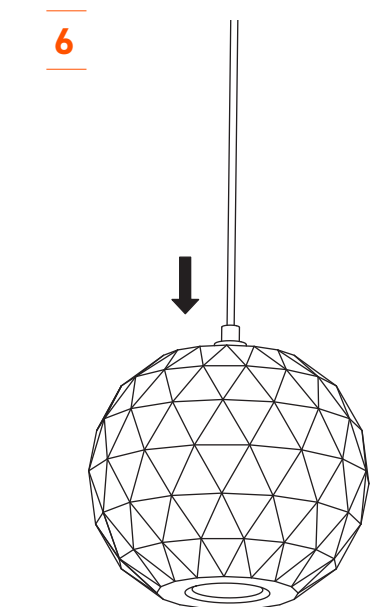

VISO LIGHTING

GEMMA

INSTALLATION MANUAL

G4 Bi-Pin 12V (110V - 240V)
20W max

G4 Bi-Pin LED 2700K
12V (110V - 240V)

IMPORTANT

Always shut off power before
cleaning and maintenance.

All products are manufactured to meet or exceed North American standards C22.2-250, UL 1598, C22.2-12, C22.2.9, UL 153.