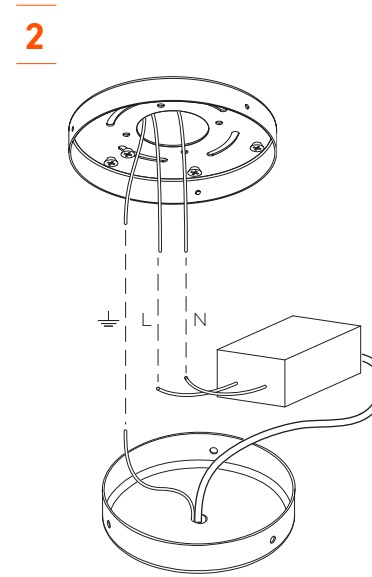

VISO LIGHTING

GEMMA

INSTALLATION MANUAL

G4 Bi-Pin 12V (110V - 240V)
20W max

G4 Bi-Pin LED 2700K
12V (110V - 240V)

IMPORTANT

Always shut off power before
cleaning and maintenance.

All products are manufactured to meet or exceed North American standards C22.2-250, UL 1598, C22.2-12, C22.2.9, UL 153.

All preparation for installation of fixture is to be provided by the end user.

The description and measurements on this drawing are for information purposes only.

VISO © 2018 All rights reserved.

MADE WITH ♥ IN TORONTO