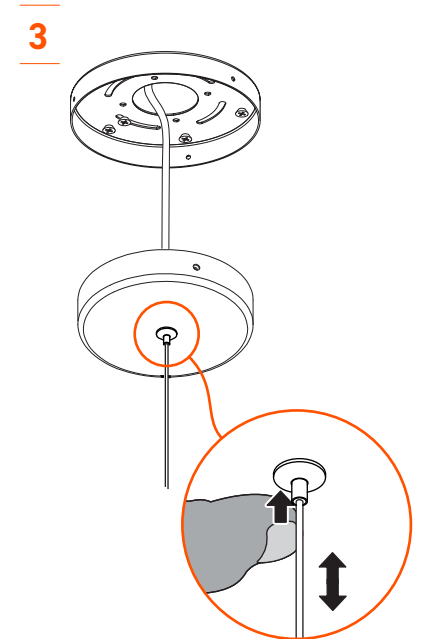

VISO LIGHTING

GEMMA

INSTALLATION MANUAL

G4 Bi-Pin 12V (110V - 240V)
20W max

G4 Bi-Pin LED 2700K
12V (110V - 240V)

IMPORTANT

Always shut off power before
cleaning and maintenance.

All products are manufactured to meet or exceed North American standards C22.2-250, UL 1598, C22.2-12, C22.2.9, UL 153.

All preparation for installation of fixture is to be provided by the end user.

The description and measurements on this drawing are for information purposes only.

VISO © 2018 All rights reserved.

MADE WITH ♥ IN TORONTO