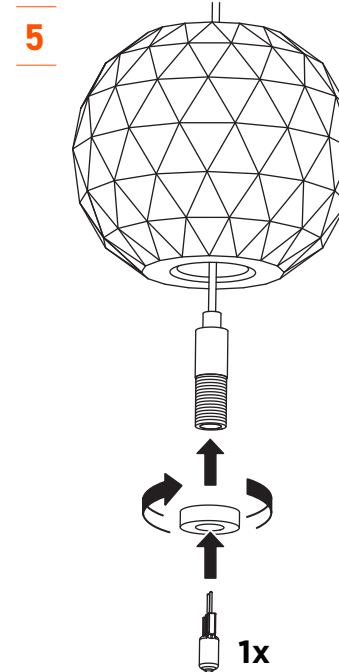

VISO LIGHTING

GEMMA

INSTALLATION MANUAL

G4 Bi-Pin 12V (110V - 240V)
20W max

G4 Bi-Pin LED 2700K
12V (110V - 240V)

IMPORTANT

Always shut off power before
cleaning and maintenance.

All products are manufactured to meet or exceed North American standards C22.2-250, UL 1598, C22.2-12, C22.2.9, UL 153.

All preparation for installation of fixture is to be provided by the end user.

The description and measurements on this drawing are for information purposes only.

VISO © 2018 All rights reserved.

MADE WITH ♥ IN TORONTO