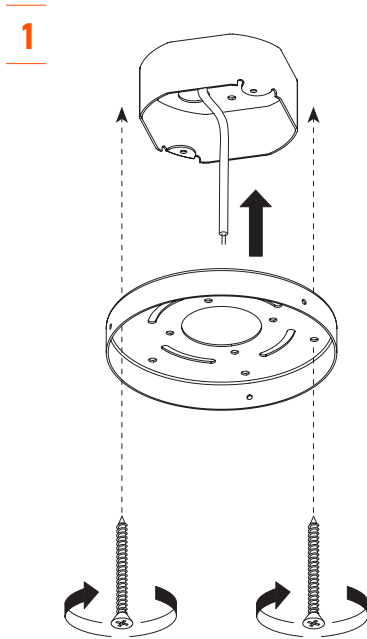

VISO LIGHTING

GEMMA

INSTALLATION MANUAL

G4 Bi-Pin 12V (110V - 240V)
20W max

G4 Bi-Pin LED 2700K
12V (110V - 240V)

IMPORTANT

Always shut off power before
cleaning and maintenance.

All products are manufactured to meet or exceed North American standards C22.2-250, UL 1598, C22.2-12, C22.2.9, UL 153.

All preparation for installation of fixture is to be provided by the end user.

The description and measurements on this drawing are for information purposes only.

VISO © 2018 All rights reserved.

MADE WITH ♥ IN TORONTO