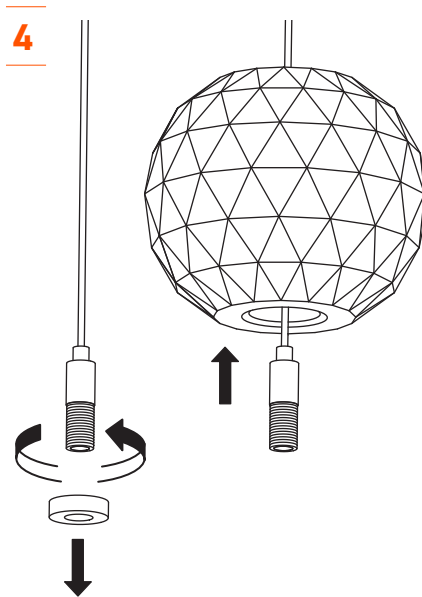

VISO LIGHTING

GEMMA

INSTALLATION MANUAL

G4 Bi-Pin 12V (110V - 240V)
20W max

G4 Bi-Pin LED 2700K
12V (110V - 240V)

IMPORTANT

Always shut off power before
cleaning and maintenance.

All products are manufactured to meet or exceed North American standards C22.2-250, UL 1598, C22.2-12, C22.2.9, UL 153.

All preparation for installation of fixture is to be provided by the end user.

The description and measurements on this drawing are for information purposes only.

VISO © 2018 All rights reserved.

MADE WITH ♥ IN TORONTO