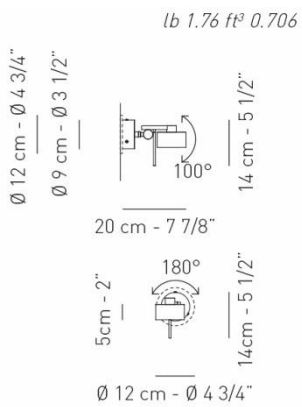

Typology: WALL, CEILING

**Ratings**

- G9
- Adjustable
- Installs over 4 in. octagonal J-box
- Power supply 120V AC
- Switch mode: on-off
- Metal, chrome-plated

Product code composition

**AX 20 /** Chrome backplate included

Type	Article	Colours	Finish	Source
<b>UA</b>	<b>AX20 GR</b>	<b>XX</b> chrome	<b>CR</b> chrome	<b>G9X</b> G9 1 x Max 40W halo

example composition code |UA |AX20GR |XX |CR |G9X

Available colors

**CR**  
Chrome

CUSTOMER \_\_\_\_\_ NOTES \_\_\_\_\_

UAAX20PIXCRG9X

\_\_\_\_\_

Luminous flux for all built-in LED luminaires is shown at source level. Technical data could be subject to alteration without notice. Axo Light does not provide legal guarantee for the accuracy of this data sheet.