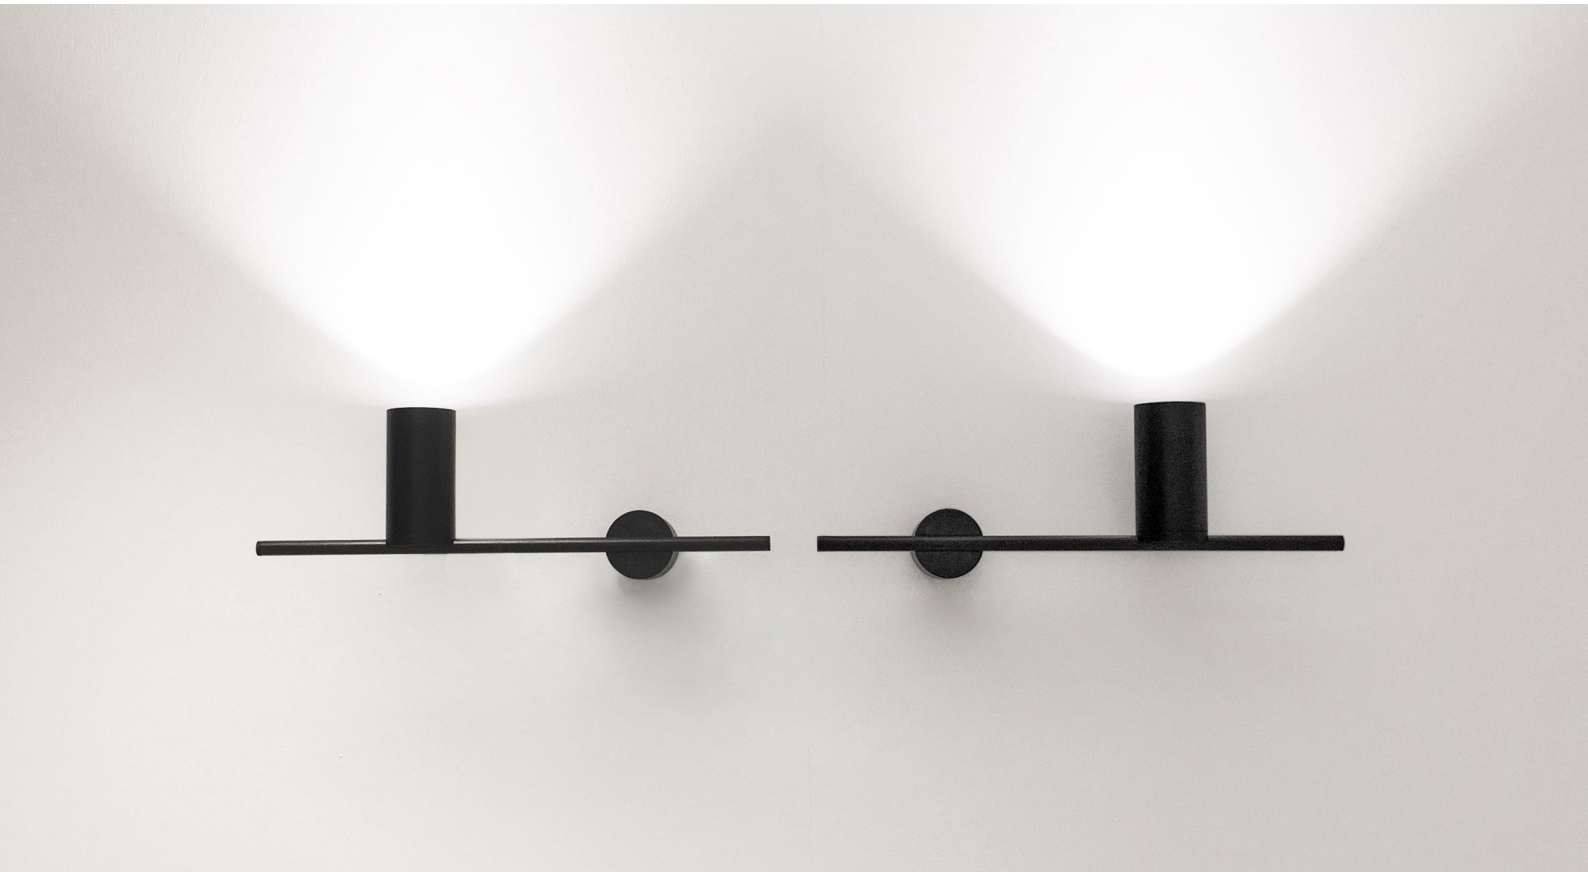

tribes

design by david abad

Inspired by the 'Calumet', those sacred pipes that are smoked by the indigenous tribes of North America. TRIBES is a family of pendant luminaries with a very graphic and minimalist design and is equipped with two direct and one indirect LED spot modules or with 3 direct spots.

tribes wall L up

tribes wall R up

tribes wall L down

tribes wall R down

lamp type	retrofit LED included
fitting	GU10
max. watt	10W
voltage	230V
class	1
length	400 mm
width	88 mm
height	136 mm

lamp type	retrofit LED included
fitting	GU10
max. watt	10W
voltage	230V
class	1
length	400 mm
width	88 mm
height	136 mm

lamp type	retrofit LED included
fitting	GU10
max. watt	10W
voltage	230V
class	1
length	400 mm
width	88 mm
height	136 mm

lamp type	retrofit LED included
fitting	GU10
max. watt	10W
voltage	230V
class	1
length	400 mm
width	88 mm
height	136 mm