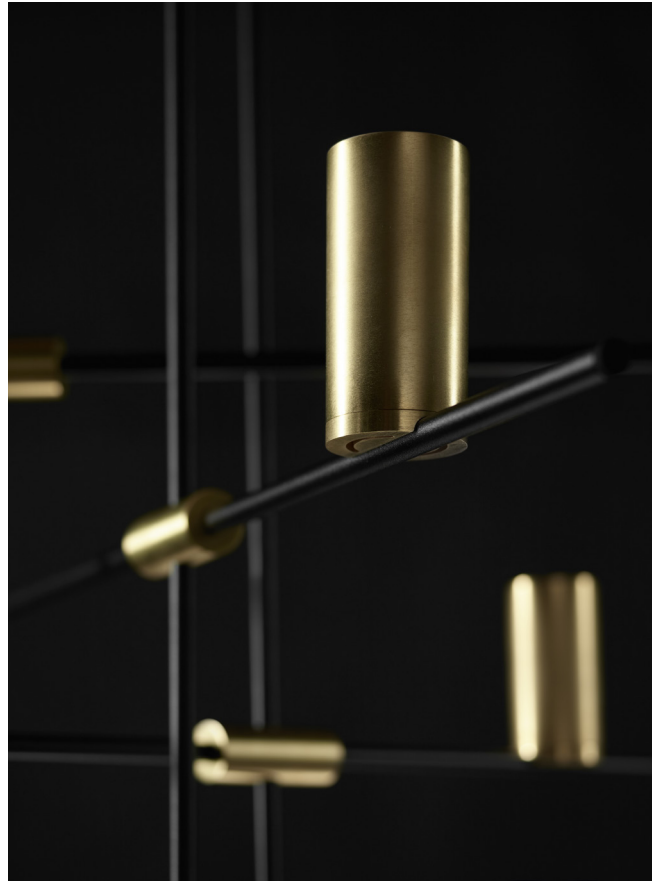

private house (gamme) photo by beelacollectie.be