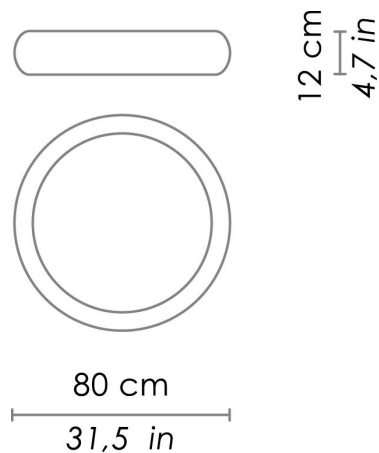

Wall-ceiling lamps, with diffuser in mouth-blown, satin-finish opal triplex glass; matt white, black or grey painted metal frame; white painted metal frame, with outer finishing in matt white, black or grey painted (customisable on request). The product is suitable for indoor use only.

Available on request:
LED 2700K – 4000K

CODE COLOR

LL120403B	White	
LL120403G	White - grey	
LL120403N	White - black	

DIMENSIONS AND HOLES

Dimensions \varnothing 80 -12 cm / \varnothing 31,5 - 4,7 in

ILLUMINOTECHNICAL SPECIFICATIONS