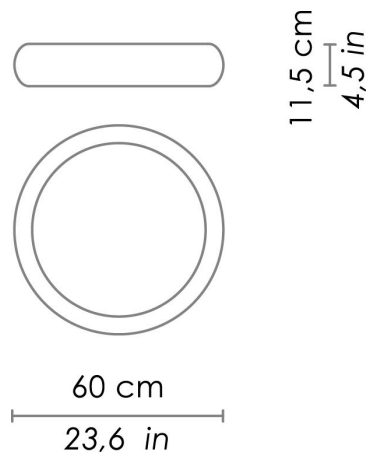

TREVISO

WALL

E27 IP44 CE

AI LIGHTS
LATTI

Wall-ceiling lamps, with diffuser in mouth-blown, satin-finish opal triplex glass; matt white, black or grey painted metal frame; white painted metal frame, with outer finishing in matt white, black or grey painted (customisable on request). The product is suitable for indoor use only.

Available on request:
LED 2700K – 4000K

CODE COLOR

LL120303B	White	
LL120303G	White - grey	
LL120303N	White - black	

DIMENSIONS AND HOLES

Dimensions $\varnothing$ 60 - 11,5 cm / $\varnothing$ 23,6 - 4,5 in

ILLUMINOTECHNICAL SPECIFICATIONS

Source	E27
Type	Bulb E27
Total Watt	3 x 42 HS
Lamp life	minimum 2 years guaranteed

ILLUMINOTECHNICAL SPECIFICATIONS

Driver	not included
Voltage	220-240 V
Frequency	50/60 Hz

PHYSICAL SPECIFICATIONS

Thermal dissipation	passive