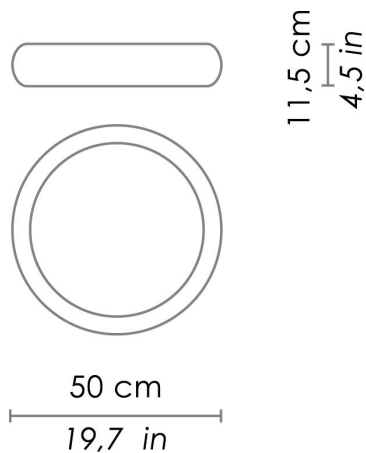

TREVISO

WALL

E27 IP44 CE

AI LIGHTS
LATTI

Wall-ceiling lamps, with diffuser in mouth-blown, satin-finish opal triplex glass; matt white, black or grey painted metal frame; white painted metal frame, with outer finishing in matt white, black or grey painted (customisable on request). The product is suitable for indoor use only.

Available on request:
LED 2700K – 4000K

CODE COLOR

LL120203B	White	
LL120203G	White - grey	
LL120203N	White - black	

DIMENSIONS AND HOLES

Dimensions $\varnothing$ 50 - 11,5 cm / $\varnothing$ 19,6 - 4,5 in

ILLUMINOTECHNICAL SPECIFICATIONS

Source	E27
Type	Bulb E27
Total Watt	2 x 42 HS
Lamp life	minimum 2 years guaranteed

ILLUMINOTECHNICAL SPECIFICATIONS

Driver	not included
Voltage	220-240 V
Frequency	50/60 Hz

PHYSICAL SPECIFICATIONS

Thermal dissipation	passive