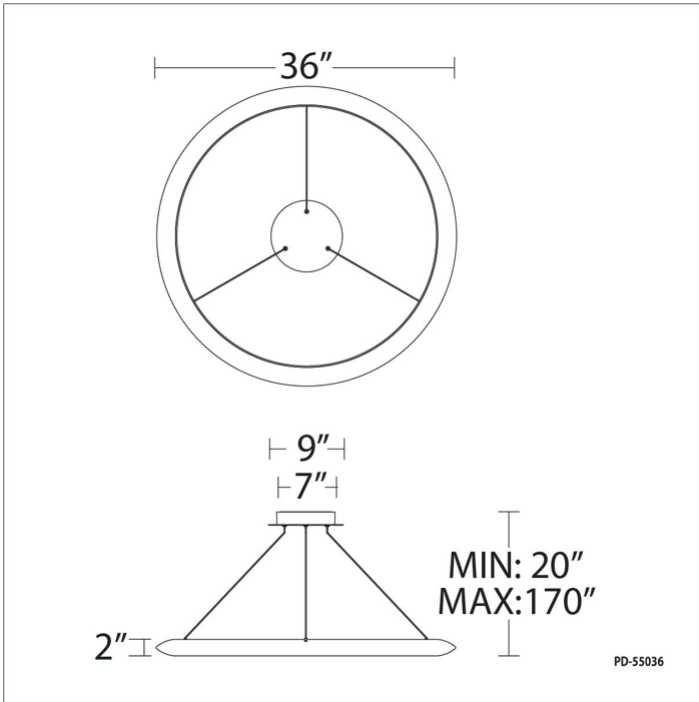

SPECIFICATIONS

Rated Life	50000 Hours
Standards	ETL, cETL,Damp Location Listed, Title 24 JA8: 2019 Compliant
Input	120-277V, 50/60Hz
Dimming	ELV, 0-10V, TRIAC
Color Temp	3500K, 3000K, 2700K
CRI	90
Construction	Aluminum body with PC diffuser