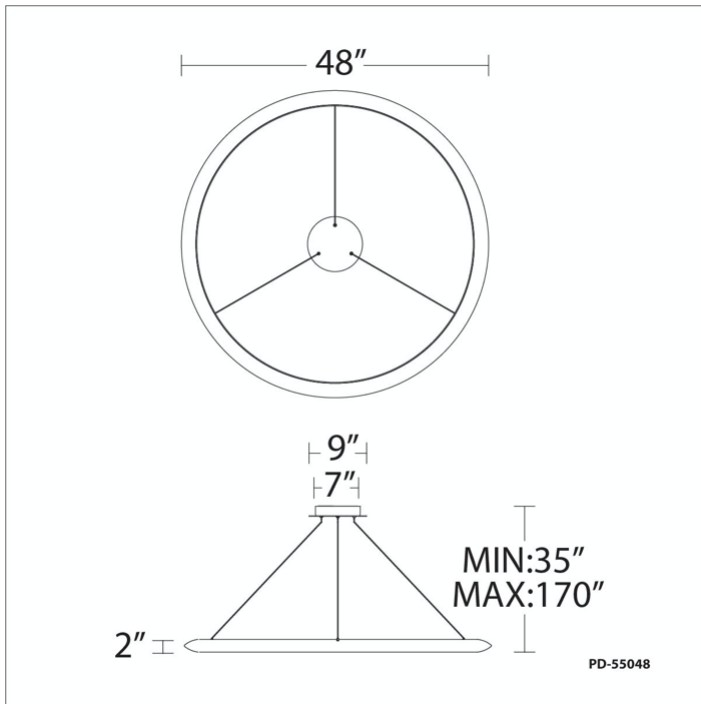

SPECIFICATIONS

Rated Life	50000 Hours
Standards	ETL, cETL,Damp Location Listed, Title 24 JA8: 2019 Compliant
Input	120-277V, 50/60Hz
Dimming	ELV, 0-10V, TRIAC
Color Temp	3500K, 3000K, 2700K
CRI	90
Construction	Aluminum body with PC diffuser