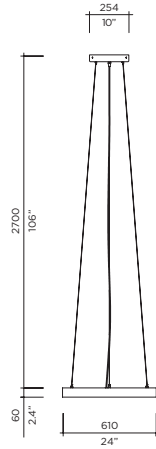

VISO LIGHTING

THE RING SPECS

Model **Ring Suspension**
 Size 610
 Ref. # SM.07.500__
 Bulb 1 x 30W LED
 3000K, 2400Lm

Model **Ring Suspension**
 Size 914
 Ref. # MM.07.500__
 Bulb 1 x 36w LED
 3000K, 2880Lm

Model **Ring Suspension**
 Size 1219
 Ref. # GM.07.500__
 Bulb 1 x 48w LED
 3000K, 3840Lm

AVAILABLE FINISHES

	SM	MM	GM
Lbs	16	20	27
Kg	7.3	9.0	12.2