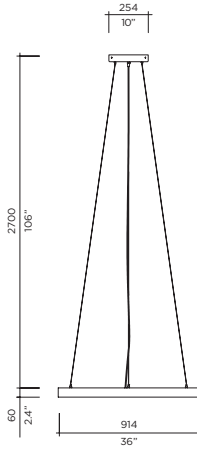

VISO LIGHTING

THE RING SPECS

Model **Ring Suspension**
 Size 610
 Ref. # SM.07.500__
 Bulb 1 x 30W LED
 3000K, 2400Lm

Model **Ring Suspension**
 Size 914
 Ref. # MM.07.500__
 Bulb 1 x 36w LED
 3000K, 2880Lm

Model **Ring Suspension**
 Size 1219
 Ref. # GM.07.500__
 Bulb 1 x 48w LED
 3000K, 3840Lm

AVAILABLE FINISHES

	SM	MM	GM
Lbs	16	20	27
Kg	7.3	9.0	12.2