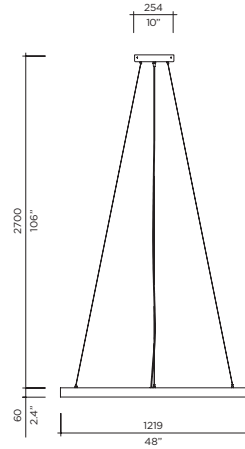

VISO LIGHTING

THE RING SPECS

Model **Ring Suspension**
 Size 610
 Ref. # SM.07.500__
 Bulb 1 x 30W LED
 3000K, 2400Lm

Model **Ring Suspension**
 Size 914
 Ref. # MM.07.500__
 Bulb 1 x 36w LED
 3000K, 2880Lm

Model **Ring Suspension**
 Size 1219
 Ref. # GM.07.500__
 Bulb 1 x 48w LED
 3000K, 3840Lm

AVAILABLE FINISHES

	SM	MM	GM
Lbs	16	20	27
Kg	7.3	9.0	12.2