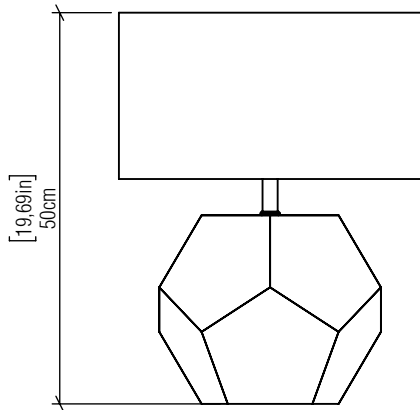

FINISHING OPTION:

	02 MATTE BLACK		27 GOLD
	06 IMBUIA		29 TEAL
	07 WHITE		30 OLIVE GREEN
	09 LOURO FREIJÓ		31 FERRARI RED
	12 TEAK		32 COPPER
	15 CAPPUCCINO		33 BRONZE
	18 AMERICAN WALNUT		34 MAPLE
	22 GLOSSY BLACK		38 PALE GOLD
	25 IREDESCENT WHITE		39 LEAD GREY
	26 LIGHT PINK		40 SATIN BLUE