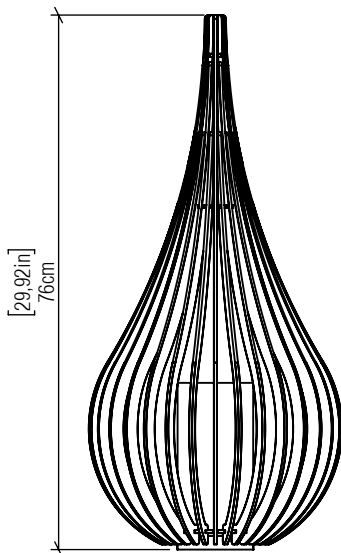

7021

E-26

Project name:
Date: Specifier:
Line: Cappadocia
Family: Table lamp
Description: Cappadocia Accord Table Lamp 7021

Material: Natural Wood veneer MDF and lined shade
Weight:

1x 25W (max. each) Fluorescent or LED bulbs not included

Color Temperature: Lamp dependent
CRI: Lamp dependent
Luminous Flux: Lamp dependent
Delivered Lumens: Lamp dependent
Total Power: Lamp dependent

Input Voltage: 110V - 277V
Input Frequency: 60 Hz
Isolation: Class II