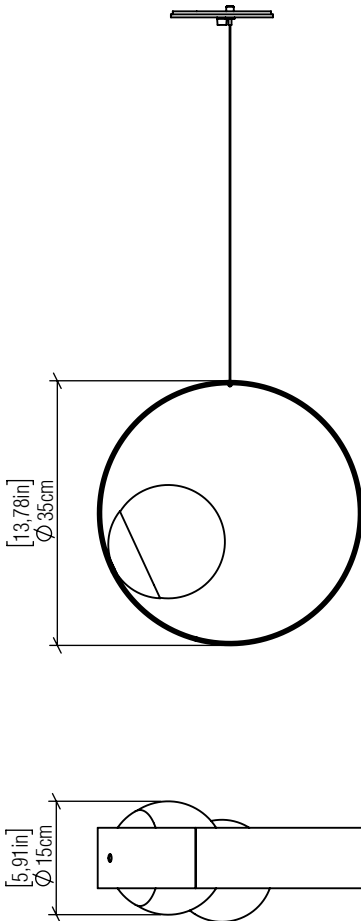

620

E-26

Project name:
Date: Specifier:
Line: Sfera
Family: Pendant
Description: Sfera Accord Pendant 620

Material: Natural Wood Veneer MDF and Acrylic
Weight:

1X 25W (Max. each) Fluorescent LED BULBS NOT INCLUDED

Height Adjustment Limit: 160cm/63in

FINISHING OPTION:

| | |
|---|---|
|  02 MATTE BLACK |  27 GOLD |
|  06 IMBUIA |  29 TEAL |
|  07 WHITE |  30 OLIVE GREEN |
|  09 LOURO FREIJÓ |  31 FERRARI RED |
|  12 TEAK |  32 COPPER |
|  15 CAPPUCCINO |  33 BRONZE |
|  18 AMERICAN WALNUT |  34 MAPLE |
|  22 GLOSSY BLACK |  38 PALE GOLD |
|  25 IREDESCENT WHITE |  39 LEAD GREY |
|  26 LIGHT PINK |  40 SATIN BLUE |