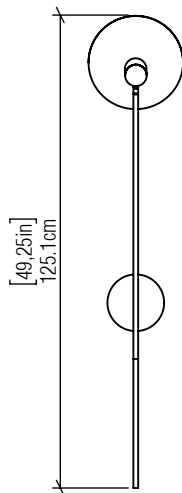

4127

GU-10

Line: Dot
Family: Wall
Description: Dot Accord Wall Lamp 4127

Material: Natural Wood Veneer MDF and Carbon Steel
Weight:

1x 6W (max. each) Not Included

Color Temperature: Lamp dependent
CRI: Lamp dependent
Luminous Flux: Lamp dependent
Total Power: 6W

Input Voltage: 110V - 277V
Input Frequency: 60 Hz
Isolation: Class II

Height Adjustment Limit:

FINISHING OPTION:

	02 MATTE BLACK		27 GOLD
	06 IMBUIA		29 TEAL
	07 WHITE		30 OLIVE GREEN
	09 LOURO FREIJÓ		31 FERRARI RED
	12 TEAK		32 COPPER
	15 CAPPUCCINO		33 BRONZE
	18 AMERICAN WALNUT		34 MAPLE
	22 GLOSSY BLACK		38 PALE GOLD
	25 IREDESCENT WHITE		39 LEAD GREY
	26 LIGHT PINK		40 SATIN BLUE