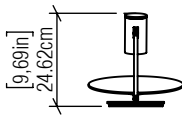

4127

GU-10

Line: Dot
Family: Wall
Description: Dot Accord Wall Lamp 4127

Material: Natural Wood Veneer MDF and Carbon Steel
Weight:

1x 6W (max. each) Not Included

Color Temperature: Lamp dependent
CRI: Lamp dependent
Luminous Flux: Lamp dependent
Total Power: 6W

Input Voltage: 110V - 277V
Input Frequency: 60 Hz
Isolation: Class II

Height Adjustment Limit:

FINISHING OPTION:

	02 MATTE BLACK		27 GOLD
	06 IMBUIA		29 TEAL
	07 WHITE		30 OLIVE GREEN
	09 LOURO FREIJÓ		31 FERRARI RED
	12 TEAK		32 COPPER
	15 CAPPUCCINO		33 BRONZE
	18 AMERICAN WALNUT		34 MAPLE
	22 GLOSSY BLACK		38 PALE GOLD
	25 IREDESCENT WHITE		39 LEAD GREY
	26 LIGHT PINK		40 SATIN BLUE