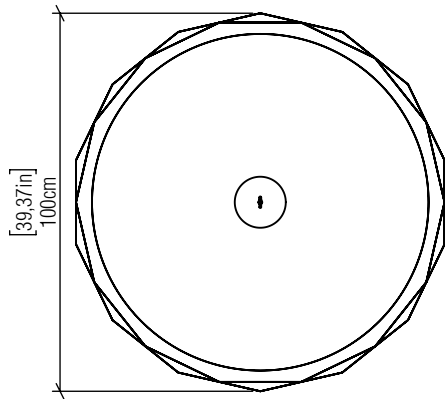

1356  
LED-UL

Project name:  
Date: Specifier:  
Line: Faceted  
Family: Pendant  
Description: Faceted Accord Pendant 1356

Material: Natural Wood Veneer, MDF and Acrylic  
Weight:

Integrated LED Strip 1 unit driver, housed in junction box  
Dimmable, ELV

Color Temperature: 2700K, 3000K, 3500K or 4000K  
CRI: 90  
Luminous Flux: 1650lm  
Delivered Lumens: 825lm  
Total Power: 15W

Input Voltage: 110V - 277V  
Input Frequency: 60 Hz  
Isolation: Class II

Height Adjustment Limit: 160cm/63in