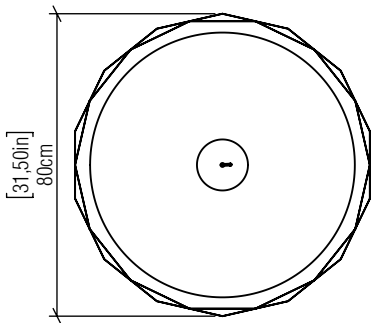

1355

LED-UL

Project name:
Date: Specifier:
Line: Faceted
Family: Pendant
Description: Faceted Accord Pendant 1355

Material: Natural Wood Veneer, MDF and Acrylic
Weight:

Integrated LED Strip 1 unit Driver housed in the Junction box
Dimmable, ELV

Color Temperature: 2700K, 3000K, 3500 or 4000K
CRI: 90
Luminous Flux: 1375lm
Delivered Lumens: 688lm
Total Power: 12,5W

Input Voltage: 110V or 277V
Input Frequency: 60 Hz
Isolation: Class II

Height Adjustment Limit: 160cm/63in