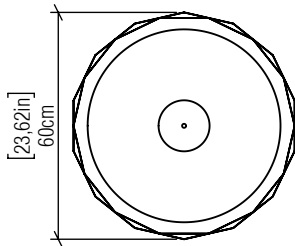

1354
LED-UL

Project name:
Date: Specifier:
Line: Faceted
Family: Pendant
Description: Faceted Accord Pendant 1354

Material: Natural Wood Veneer, MDF and Acrylic
Weight:

Integrated LED Strip 1 unit Driver housed in the Junction box
Dimmable, ELV

Color Temperature: 2700K, 3000K, 3500K or 4000K
CRI: 90
Luminous Flux: 990lm
Delivered Lumens: 495lm
Total Power: 9W

Input Voltage: 110V - 277V
Input Frequency: 60 Hz
Isolation: Class II

Height Adjustment Limit: 160cm/63in