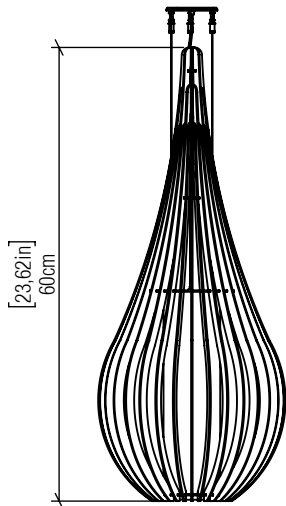

1310

E-26

Project name:
Date: Specifier:
Line: Cappadocia
Family: Pendant
Description: Cappadocia Accord Pendant 1310

Material: Natural Wood Veneer MDF and linen shade
Weight:

1x 25W (max. each) Fluorescent or LED Bulbs not included

Color Temperature: Lamp dependent
CRI: Lamp dependent
Luminous Flux: Lamp Dependent
Delivered Lumens: Lamp dependent
Total Power: Lamp dependent

Input Voltage: 110V - 277V
Input Frequency: 60 Hz
Isolation: Class II

Height Adjustment Limit: 160cm/63in

FINISHING OPTION:

	02 MATTE BLACK		27 GOLD
	06 IMBUIA		29 TEAL
	07 WHITE		30 OLIVE GREEN
	09 LOURO FREIJÓ		31 FERRARI RED
	12 TEAK		32 COPPER
	15 CAPPUCCINO		33 BRONZE
	18 AMERICAN WALNUT		34 MAPLE
	22 GLOSSY BLACK		38 PALE GOLD
	25 IREDESCENT WHITE		39 LEAD GREY
	26 LIGHT PINK		40 SATIN BLUE