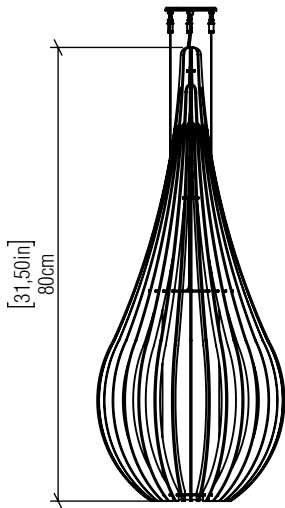

1309

E-26

Project name:
Date: Specifier:
Line: Cappadocia
Family: Pendant
Description: Cappadocia Accord Pendant 1309

Material: Natural Wood Veneer MDF and linen shade
Weight:

1x 25W (max. each) Fluorescent or LED Bulbs not included

Color Temperature: Lamp dependent
CRI: Lamp dependent
Luminous Flux: Lamp Dependent
Delivered Lumens: Lamp dependent
Total Power: Lamp dependent

Input Voltage: 110V - 277V
Input Frequency: 60 Hz
Isolation: Class II

Height Adjustment Limit: 160cm/63in

FINISHING OPTION:

	02 MATTE BLACK		27 GOLD
	06 IMBUIA		29 TEAL
	07 WHITE		30 OLIVE GREEN
	09 LOURO FREIJÓ		31 FERRARI RED
	12 TEAK		32 COPPER
	15 CAPPUCCINO		33 BRONZE
	18 AMERICAN WALNUT		34 MAPLE
	22 GLOSSY BLACK		38 PALE GOLD
	25 IREDESCENT WHITE		39 LEAD GREY
	26 LIGHT PINK		40 SATIN BLUE