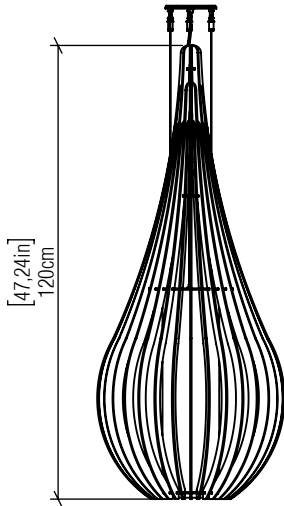

1287

E-26

Project name:
Date: Specifier:
Line: Cappadocia
Family: Pendant
Description: Cappadocia Accord Pendant 1287

Material: Natural Wood Veneer MDF and linen shade
Weight:

1x 25W (max. each) Fluorescent or LED Bulbs not included

Color Temperature: Lamp dependent
CRI: Lamp dependent
Luminous Flux: Lamp Dependent
Delivered Lumens: Lamp dependent
Total Power: Lamp dependent

Input Voltage: 110V - 277V
Input Frequency: 60 Hz
Isolation: Class II

Height Adjustment Limit: 160cm/63in

FINISHING OPTION:

	02 MATTE BLACK		27 GOLD
	06 IMBUIA		29 TEAL
	07 WHITE		30 OLIVE GREEN
	09 LOURO FREIJÓ		31 FERRARI RED
	12 TEAK		32 COPPER
	15 CAPPUCCINO		33 BRONZE
	18 AMERICAN WALNUT		34 MAPLE
	22 GLOSSY BLACK		38 PALE GOLD
	25 IREDESCENT WHITE		39 LEAD GREY
	26 LIGHT PINK		40 SATIN BLUE