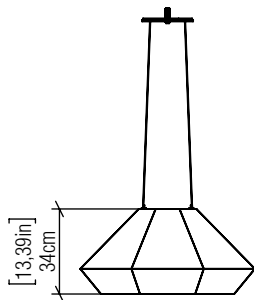

1225
LED-UL

Project name:
Date: Specifier:
Line: Multifaceted
Family: Pendant
Description: Diamond Accord Pendant 1225

Material: Natural Wood Veneer, MDF and Acrylic
Weight:

Integrated LED Module 1 unit Driver, housed in Junction box
Dimmable, 0-10V & TRIAC/ELV

Color Temperature: 2700K, 3000K, 3500K or 4000K
CRI: 90
Luminous Flux: 2200lm
Delivered Lumens: 1100lm
Total Power: 20W

Input Voltage: 110V - 277V
Input Frequency: 60 Hz
Isolation: Class II

Height Adjustment Limit: 160cm/63in