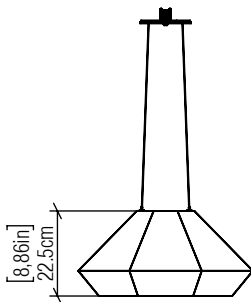

1225

E-26

Project name:
Date: Specifier:
Line: Faceted
Family: Pendant
Description: Diamond Accord Pendant 1225

Material: Natural Wood Veneer, MDF and Acrylic
Weight:

3x 25W (max. each) Fluorescent or LED bulbs not included

Height Adjustment Limit: 160cm/63in

FINISHING OPTION:

	02 MATTE BLACK		27 GOLD
	06 IMBUIA		29 TEAL
	07 WHITE		30 OLIVE GREEN
	09 LOURO FREIJÓ		31 FERRARI RED
	12 TEAK		32 COPPER
	15 CAPPUCCINO		33 BRONZE
	18 AMERICAN WALNUT		34 MAPLE
	22 GLOSSY BLACK		38 PALE GOLD
	25 IREDESCENT WHITE		39 LEAD GREY
	26 LIGHT PINK		40 SATIN BLUE