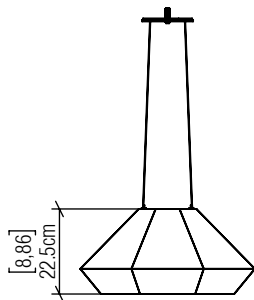

1224

E-26

Project name:
Date: Specifier:
Line: Faceted
Family: Pendant
Description: Diamond Accord Pendant 1224

Material: Natural Wood Veneer, MDF and Acrylic
Weight:

2x 25W (max. each) Fluorescent or LED bulbs not included

Height Adjustment Limit: 160cm/63in

FINISHING OPTION:

	02 MATTE BLACK		27 GOLD
	06 IMBUIA		29 TEAL
	07 WHITE		30 OLIVE GREEN
	09 LOURO FREIJÓ		31 FERRARI RED
	12 TEAK		32 COPPER
	15 CAPPUCCINO		33 BRONZE
	18 AMERICAN WALNUT		34 MAPLE
	22 GLOSSY BLACK		38 PALE GOLD
	25 IREDESCENT WHITE		39 LEAD GREY
	26 LIGHT PINK		40 SATIN BLUE