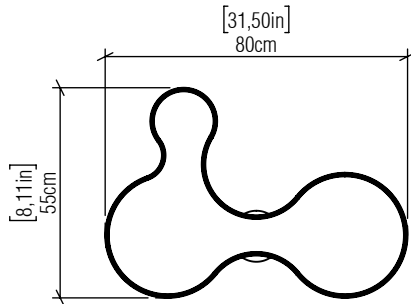

1216
LED-UL

Project name:
Date: Specifier:
Line: Organic
Family: Pendant
Description: KS Accord Pendant 1216

Material: Natural Wood Veneer MDF and Acrylic
Weight:

Integrated LED Module 1 unit Driver housed in the Luminaire
Dimmable, 0-10V TRIAC/ELV

Color Temperature: 2700K, 3000K 3500K or 4000K
CRI: 90
Luminous Flux: 7000lm
Delivered Lumens: 3500lm
Total Power: 75W

Input Voltage: 110V - 277V
Input Frequency: 60 Hz
Isolation: Class II

Height Adjustment Limit: 160cm/63in