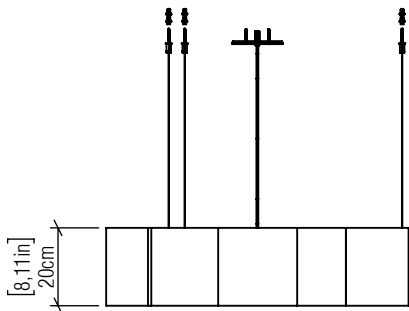

1216
LED-UL

Project name:
Date: Specifier:
Line: Organic
Family: Pendant
Description: KS Accord Pendant 1216

Material: Natural Wood Veneer MDF and Acrylic
Weight:

Integrated LED Module 1 unit Driver housed in the Luminaire
Dimmable, 0-10V TRIAC/ELV

Color Temperature: 2700K, 3000K 3500K or 4000K
CRI: 90
Luminous Flux: 7000lm
Delivered Lumens: 3500lm
Total Power: 75W

Input Voltage: 110V - 277V
Input Frequency: 60 Hz
Isolation: Class II

Height Adjustment Limit: 160cm/63in