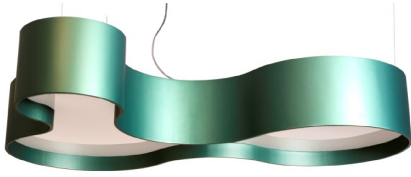

1216
LED-UL

Project name:
Date: Specifier:
Line: Organic
Family: Pendant
Description: KS Accord Pendant 1216

Material: Natural Wood Veneer MDF and Acrylic
Weight:

Integrated LED Module 1 unit Driver housed in the Luminaire
Dimmable, 0-10V TRIAC/ELV