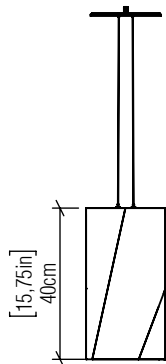

108  
E-26

Project name:  
Date: Specifier:  
Line: Faceted  
Family: Pendant  
Description: Krypton Accord Pendant 108

Material: Natural Wood Veneer and MDF  
Weight:

1x 25W (max. each) Fluorescent or LED Bulbs not included

Height Adjustment Limit: 160cm/63in