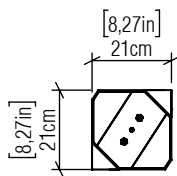

108  
E-26

Project name:  
Date: Specifier:  
Line: Faceted  
Family: Pendant  
Description: Krypton Accord Pendant 108

Material: Natural Wood Veneer and MDF  
Weight:

1x 25W (max. each) Fluorescent or LED Bulbs not included

Height Adjustment Limit: 160cm/63in