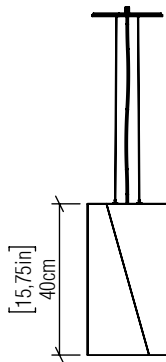

Project name:
Date: Specifier:
Line: Faceted
Family: Pendant
Description: Krypton Accord Pendant 107

Material: Natural Wood Veneer MDF and Acrylic
Weight:
1x 25W (max. each) Fluorescent or LED Bulbs not included

Height Adjustment Limit: 160cm/63in

FINISHING OPTION:

	02 MATTE BLACK		27 GOLD
	06 IMBUIA		29 TEAL
	07 WHITE		30 OLIVE GREEN
	09 LOURO FREIJÓ		31 FERRARI RED
	12 TEAK		32 COPPER
	15 CAPPUCCINO		33 BRONZE
	18 AMERICAN WALNUT		34 MAPLE
	22 GLOSSY BLACK		38 PALE GOLD
	25 IREDESCENT WHITE		39 LEAD GREY
	26 LIGHT PINK		40 SATIN BLUE