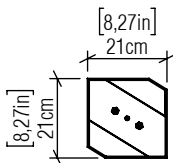

Project name:
Date: Specifier:
Line: Faceted
Family: Pendant
Description: Krypton Accord Pendant 107

Material: Natural Wood Veneer MDF and Acrylic
Weight:
1x 25W (max. each) Fluorescent or LED Bulbs not included

Height Adjustment Limit: 160cm/63in

FINISHING OPTION:

	02 MATTE BLACK		27 GOLD
	06 IMBUIA		29 TEAL
	07 WHITE		30 OLIVE GREEN
	09 LOURO FREIJÓ		31 FERRARI RED
	12 TEAK		32 COPPER
	15 CAPPUCCINO		33 BRONZE
	18 AMERICAN WALNUT		34 MAPLE
	22 GLOSSY BLACK		38 PALE GOLD
	25 IREDESCENT WHITE		39 LEAD GREY
	26 LIGHT PINK		40 SATIN BLUE