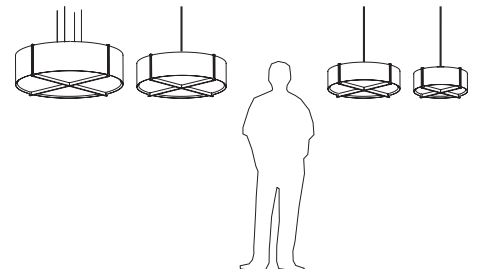

brushed aluminum (CM-012)

brushed rose gold (CM-046)

brushed brass (CM-047)

distressed brass (CM-096)

Plura pendant

Dimensions:
 Plura 18: 18" Ø, 6.4"
 Plura 24: 24" Ø, 6.4"
 Plura 30: 30" Ø, 8.4"
 Plura 36: 36" Ø, 10.4"
 Materials: solid wood, metal, polymer
 Product weight:
 Plura 18: 5 lb
 Plura 24: 6 lb
 Plura 30: 9 lb
 Plura 36: 13 lb

MATERIAL & FINISH OPTIONS

Plura pendant part # 06-230-	
Ø:	
18" Ø	18
24" Ø	24
30" Ø	30
36" Ø	36
Wood Body	
walnut (CM-001)	W
dark stained walnut (CM-002)	D
white washed oak (CM-095)	O
Shade Material	
frosted polymer (CM-051)	F
matte black (CM-085)	B
with matte white interior	
brushed aluminum (CM-012)	A
brushed rose gold (CM-046)	G
brushed brass (CM-047)	R
distressed brass (CM-096)	D
gloss white (CM-054)	W
Lamping*	
2700 K LED	27
3500 K LED	35
GU-24 base sockets	GU
Driver (LED version only)	
AC Input Voltage Range:	
120-277 V	
120 V input: TRIAC, ELV & 0-10 V dimmable	P1
240 & 277 V input: only 0-10 V dimmable	

Integrated LED Specifications

Light output:
 Plura 18 & 24: 1690 Lumens (source)
 Plura 30 & 36: 2815 Lumens (source)
 Light color*: 2700 K or 3500 K
 Color accuracy: 90+ CRI
 Power usage:
 Plura 18 & 24: 19.5 W
 Plura 30 & 36: 32.5 W
 Dimmable (see driver below)
 Plura 18 & 24 driver location: must be housed in J-box
 Driver dimensions: 3.3" x 1.6" x 1", included
 Plura 30 & 36 driver location: housed in canopy

See below for canopy information
 96" drop length, field adjustable
 Suitable for a sloped ceiling
 Wood grain will vary
 Specifications subject to change

gloss white (CM-054)

▲WARNING. California Proposition 65 Warning for California Consumers. This product can expose you to chemicals including wood dust and lead which are known to the State of California to cause cancer or birth defects or other reproductive harm. For more information go to www.P65Warnings.ca.gov