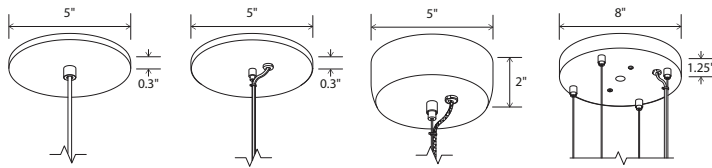

Plura 18 and Plura 24 low-profile round canopy with white SVT

Plura 30 GU-24 Base Sockets low-profile round canopy clear SPT with steel cable

Plura 30 Integrated LED extended round canopy clear SPT with steel cable

Plura 36 8" round canopy clear SPT with four 1/16" Ø steel cables