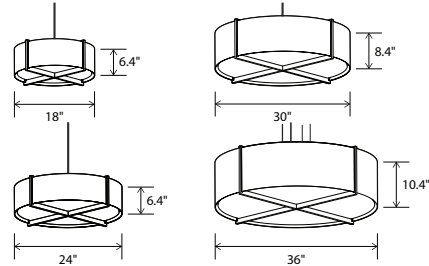

brushed aluminum (CM-012)

brushed rose gold (CM-046)

brushed brass (CM-047)

distressed brass (CM-096)

Plura pendant

Dimensions:
 Plura 18: 18" Ø, 6.4"
 Plura 24: 24" Ø, 6.4"
 Plura 30: 30" Ø, 8.4"
 Plura 36: 36" Ø, 10.4"
 Materials: solid wood, metal, polymer
 Product weight:
 Plura 18: 5 lb
 Plura 24: 6 lb
 Plura 30: 9 lb
 Plura 36: 13 lb

MATERIAL & FINISH OPTIONS

Plura pendant part # 06-230-	
Ø:	
18" Ø	18
24" Ø	24
30" Ø	30
36" Ø	36
Wood Body	
walnut (CM-001)	W
dark stained walnut (CM-002)	D
white washed oak (CM-095)	O
Shade Material	
frosted polymer (CM-051)	F
matte black (CM-085)	B
with matte white interior	
brushed aluminum (CM-012)	A
brushed rose gold (CM-046)	G
brushed brass (CM-047)	R
distressed brass (CM-096)	D
gloss white (CM-054)	W
Lamping*	
2700 K LED	27
3500 K LED	35
GU-24 base sockets	GU
Driver (LED version only)	
AC Input Voltage Range:	
120-277 V	
120 V input: TRIAC, ELV & 0-10 V dimmable	P1
240 & 277 V input: only 0-10 V dimmable	

Integrated LED Specifications

Light output:
 Plura 18 & 24: 1690 Lumens (source)
 Plura 30 & 36: 2815 Lumens (source)
 Light color*: 2700 K or 3500 K
 Color accuracy: 90+ CRI
 Power usage:
 Plura 18 & 24: 19.5 W
 Plura 30 & 36: 32.5 W
 Dimmable (see driver below)
 Plura 18 & 24 driver location: must be housed in J-box
 Driver dimensions: 3.3" x 1.6" x 1", included
 Plura 30 & 36 driver location: housed in canopy