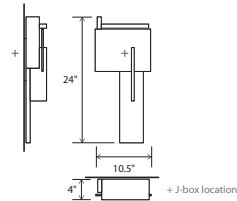

**Oris**  
sconce

Dimensions: 24" x 10.5" x 4"  
 Materials: solid wood, polymer, aluminum  
 Product weight: 6 lbs  
 Light source: integrated LED  
 Light output: 1130 Lumens (source)  
 Light color\*: 2700 K or 3500 K  
 Color accuracy: 90+ CRI  
 LED power consumption: 13W  
 Dimmable (see driver below)  
 ADA compliant hotel room signage with tactile numbering and corresponding braille available  
 Wood grain will vary  
 Specifications subject to change

MATERIAL & FINISH OPTIONS

	Oris part # 03-140-	
<i>Metal Finish</i>		
brushed aluminum (CM-006)	A	
<i>Wood Body</i>		
walnut (CM-001)	W	
dark stained walnut (CM-002)	D	
<i>Lamping*</i>		
2700 K LED	27	
3500 K LED	35	
<i>Driver</i>		
AC Input Voltage Range:		
120-277 V		
120 V input: TRIAC, ELV & 0-10 V dimmable		
240 & 277 V input: only 0-10 V dimmable		
	p1	