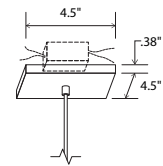

Levis AP, beech wood veneer

Levis
accent pendant

Dimensions: 5.3" Ø, 5.5" H
 Materials: polymer, veneer and aluminum options
 Product weight: 1 lb
 Energy efficient LED light source
 Light output: 345 Lumens (source)
 Light color*: 2700 K (warm) or 3500 K (cool)
 Color accuracy: 90+ CRI
 LED power consumption: 3.2W
 Dimmable (see driver below)
 Driver location: must be housed in J-box
 Driver dimensions: 2" x 1.3" x 1", included
 Brushed aluminum (CM-006) Low-Profile Square Canopy included
 Canopy dimensions: 4.5" x 4.5", 0.38"
 Must use included external LED driver (2.25" x 1.5" x 1")
 Accent pendants can be clustered by using Multi-Point Round Canopy or Multi-Point Linear Canopy
 See website for more canopy information
 6'-0" drop length, field adjustable
 Suitable for a sloped ceiling
 Wood grain will vary
 Specifications subject to change