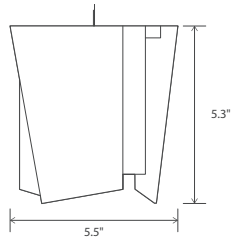

Levis AP, beech wood veneer

Levis
accent pendant

Dimensions: 5.3" Ø, 5.5" H
 Materials: polymer, veneer and aluminum options
 Product weight: 1 lb
 Energy efficient LED light source
 Light output: 345 Lumens (source)
 Light color*: 2700 K (warm) or 3500 K (cool)
 Color accuracy: 90+ CRI
 LED power consumption: 3.2W
 Dimmable (see driver below)
 Driver location: must be housed in J-box
 Driver dimensions: 2" x 1.3" x 1", included
 Brushed aluminum (CM-006) Low-Profile Square Canopy included
 Canopy dimensions: 4.5" x 4.5", 0.38"
 Must use included external LED driver (2.25" x 1.5" x 1")
 Accent pendants can be clustered by using Multi-Point Round Canopy or Multi-Point Linear Canopy
 See website for more canopy information
 6'-0" drop length, field adjustable
 Suitable for a sloped ceiling
 Wood grain will vary
 Specifications subject to change

Levis low-profile square canopy

beech wood veneer (CM-019)

brushed aluminum (CM-012)

MATERIAL & FINISH OPTIONS

Levis accent part # 06-100-	-
Shade	
frosted polymer (CM-024)	F
beech wood veneer (CM-019)	B
brushed aluminum (CM-012)	A
Lamping*	
2700 K LED	27
3500 K LED	35
Driver	
120 V AC input voltage	P1
ELV dimming only	