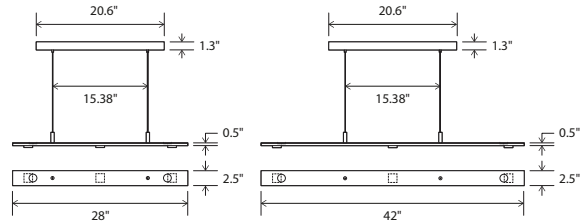

Brevis 28 / Brevis 42 linear pendants

Brevis 28 dimensions: 28" x 2.5", 0.5"

Brevis 42 dimensions: 42" x 2.5", 0.5"

Materials: aluminum, polymer

Brevis 28 weight: 7 lb

Brevis 42 weight: 8 lb

Light source: integrated LED

Light output - total: 1720 Lumens (source)

Light output - downlight: 1030 Lumens (source)

Light output - uplight: 690 Lumens (source)

Light color*: 2700 K or 3500 K

Color accuracy: 90+ CRI

Power usage: 16 W

Dimmable (see driver below)

Linear canopy included

Canopy dimensions: 20.6" x 4", 1.3"

Canopy finish matches fixture's metal finish

Wood canopy covers are available:

Walnut (CM-001) cover: part # 60-130-005W