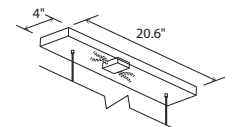

Brevis 28 / Brevis 42 linear pendants

Brevis 28 dimensions: 28" x 2.5", 0.5"

Brevis 42 dimensions: 42" x 2.5", 0.5"

Materials: aluminum, polymer

Brevis 28 weight: 7 lb

Brevis 42 weight: 8 lb

Light source: integrated LED

Dimmable (see driver below)

Linear canopy included

Canopy dimensions: 20.6" x 4", 1.3"

Canopy finish matches fixture's metal finish

Wood canopy covers are available:

Walnut (CM-001) cover: part # 60-130-005W

Dark stained walnut (CM-002) cover:

part # 60-130-005D

See website for more canopy information

72" drop length, field adjustable

Suitable for a sloped ceiling

Specifications subject to change

linear canopy,
brushed aluminum