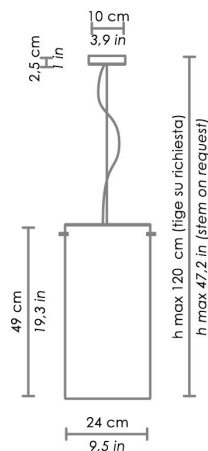

STICK 100/150/240

HANGING

E27

IP20

AI LIGHTS
LATTI

Suspension lamps with diffuser in mouth-blown, satin-finish opal triplex glass; chromed or matt white painted metal frame. The collection is suitable for indoor use only. The suspension version of Stick is designed also for modular use.

CODE	COLOR	
LL9821/	Chrome	
LL9821B	White	

DIMENSIONS AND HOLES

Dimensions $\varnothing$ 24 - 49 - 120 cm / $\varnothing$ 9,5 - 19,3 - 47,2 in

ILLUMINOTECHNICAL SPECIFICATIONS

Source	E27
Type	Bulb E27
Total Watt	1 x 70 HS
Lamp life	minimum 2 years guaranteed

ILLUMINOTECHNICAL SPECIFICATIONS

Driver	not included
Voltage	220-240 V
Frequency	50/60 Hz

PHYSICAL SPECIFICATIONS

We reserve the right to change the specifications of our product. For the latest information on the product visit www.zafferanoitalia.com