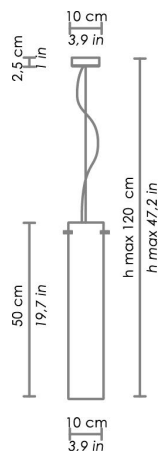

Suspension lamps with diffuser in mouth-blown, satin-finish opal triplex glass; chromed or matt white painted metal frame. The collection is suitable for indoor use only. The suspension version of Stick is designed also for modular use.

CODE	COLOR	
LL9610/	Chrome	
LL9610B	White	

DIMENSIONS AND HOLES

Dimensions \varnothing 10 - 50 - 120 cm / \varnothing 3,9 - 19,7 - 47,2 in

ILLUMINOTECHNICAL SPECIFICATIONS

Source	E27
Type	Bulb E27
Total Watt	1 x 70 HS
Lamp life	minimum 2 years guaranteed