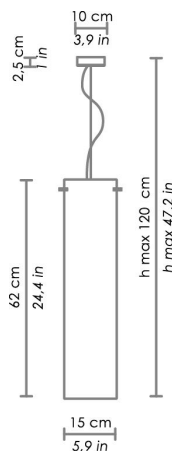

Suspension lamps with diffuser in mouth-blown, satin-finish opal triplex glass; chromed or matt white painted metal frame. The collection is suitable for indoor use only. The suspension version of Stick is designed also for modular use.

CODE COLOR

LL9710/ Chrome

LL9710B White

DIMENSIONS AND HOLES

Dimensions \varnothing 15 - 62 - 120 cm / \varnothing 5,9 - 24,4 - 47,2 in

ILLUMINOTECHNICAL SPECIFICATIONS

Source	E27
Type	Bulb E27
Total Watt	1 x 70 HS
Lamp life	minimum 2 years guaranteed