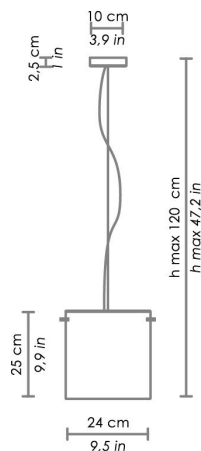

STICK 100/150/240

HANGING

E27 IP20 CE

AI LIGHTS
LATTI

Suspension lamps with diffuser in mouth-blown, satin-finish opal triplex glass; chromed or matt white painted metal frame. The collection is suitable for indoor use only. The suspension version of Stick is designed also for modular use.

CODE	COLOR	
LL9827/	Chrome	
LL9827B	White	

DIMENSIONS AND HOLES

Dimensions $\varnothing$ 24 - 25 - 120 cm / $\varnothing$ 9,5 - 9,8 - 47,2 in

ILLUMINOTECHNICAL SPECIFICATIONS

Source	E27
Type	Bulb E27
Total Watt	1 x 70 HS
Lamp life	minimum 2 years guaranteed

ILLUMINOTECHNICAL SPECIFICATIONS

Driver	not included
Voltage	220-240 V
Frequency	50/60 Hz

PHYSICAL SPECIFICATIONS

We reserve the right to change the specifications of our product. For the latest information on the product visit www.zafferanoitalia.com